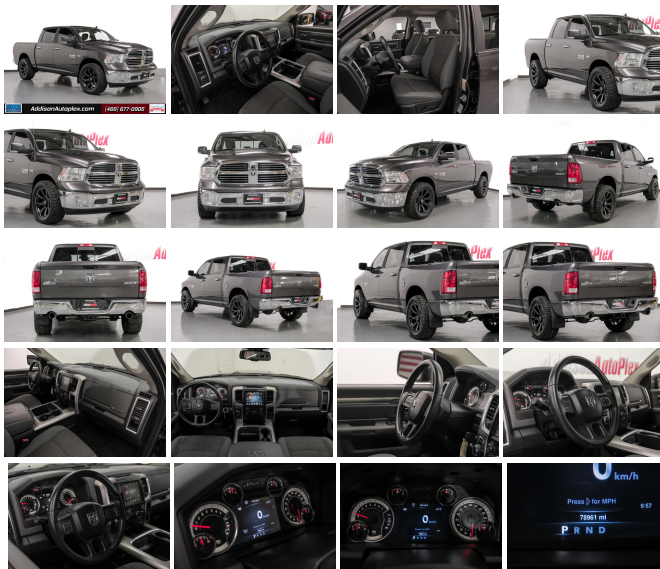

Unleash the HEMI Power

At the heart of this mechanical marvel lies the legendary HEMI 5.7L V8 engine, a beast that churns out an exhilarating 395 horsepower and a colossal 410 ft-lbs of torque. Whether you're towing, hauling, or simply cruising the open road, the HEMI's reputation for reliability and performance stands undisputed. Coupled with an 8-Speed Shiftable Automatic transmission, you'll enjoy a smooth yet responsive ride that adapts to your driving style with ease.

Exterior Elegance Meets Interior Comfort

The 2016 Ram 1500 Big Horn's exterior, finished in a sophisticated gray, exudes a sense of strength and confidence that's sure to turn heads. Step inside, and you'll be greeted by a sleek black interior that's both mysterious and inviting. While the exact material remains a canvas for your imagination, rest assured that this Ram's cabin is a place where comfort meets function, creating an environment perfect for both work and leisure.

Top-Recommended, Award-Winning Heritage

This isn't just any truck; it's a vehicle that carries the prestigious honor