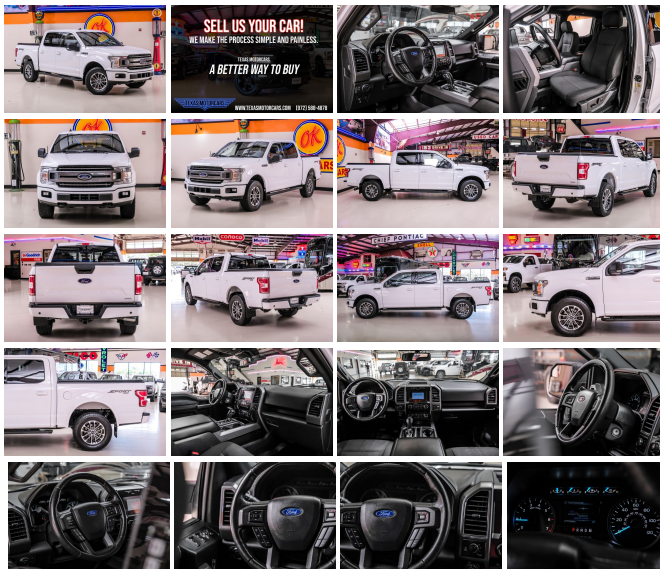

2019 Ford F-150 XLT 4x4

View this car on our website at texasmotorcars.com/7299227/ebrochure

Our Price **$28,777**

Specifications:

Year:	2019
VIN:	1FTEW1E42KFD11788
Make:	Ford
Stock:	D11788
Model/Trim:	F-150 XLT 4x4
Condition:	Pre-Owned
Body:	Pickup Truck
Exterior:	[YZ] Oxford White
Engine:	EcoBoost 3.5L Twin Turbo V6 375hp 470ft. lbs.
Interior:	Black Cloth
Transmission:	10-Speed Shiftable Automatic
Mileage:	77,125
Drivetrain:	4 Wheel Drive
Economy:	City 17 / Highway 23

2019 Ford F-150 XLT 4x4

The 2019 Ford F-150 XLT 4x4 is a beacon of strength and reliability that comes in a crisp white exterior paired with a luxurious black cloth interior, designed to turn heads and command presence on any road. This isn't just a truck; it's a statement of style and capability. The EcoBoost 3.5L Twin Turbo V6 engine is the real mover and shaker, ensuring that you have the power to tackle any challenge with ease.

The F-150 is not just about muscle; it's also about sophistication and convenience. The Voice-Activated Navigation System ensures you're always on the right path, while the SiriusXM Traffic and Travel Link keep you informed and entertained. The Plastic Drop-In Bedliner protects your cargo, and the Equipment Group 302A adds a touch of luxury with chrome accents, heated front seats, and a leather-wrapped steering wheel.

For those who demand the utmost in towing and hauling, the Max Trailer Tow Package equips you with all the necessary tools, including Pro Trailer Backup Assist and an upgraded front stabilizer bar. The 36-gallon fuel tank means fewer stops and more adventure. The XLT Power Equipment Group enhances your utility with a 110V/400W outlet and LED box lighting, making work or play more convenient.