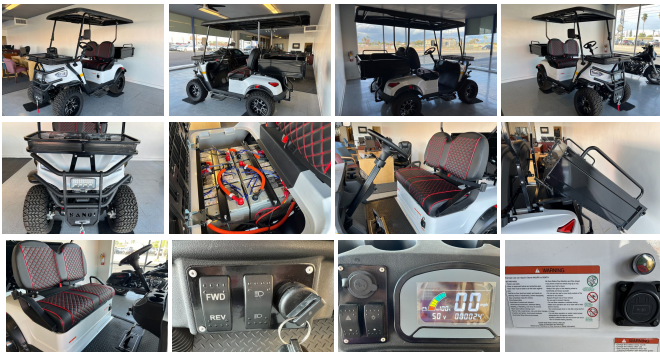

2023 Kandi USA GC2P 2 SEATER

View this car on our website at [auctiondirect2u.com/7299153/ebrochure](https://www.auctiondirect2u.com/7299153/ebrochure)

Our Price **$6,880**

Specifications:

Year:	2023
VIN:	A07DE5W8KPC003575
Make:	Kandi
Model/Trim:	USA GC2P 2 SEATER
Condition:	Pre-Owned
Engine:	0 cc AC Electric Motor
Exterior:	White
Mileage:	2
Hours:	0

2023 KANDI USA GC4-S - Brand New! Manufacturer overstock. Very nice! Very well optioned! Zero miles on the odometer. Free Delivery upon purchase anywhere in the Phoenix valley. Acquired directly from the manufacturer. We are now offering it for sale to the public. Length 120" x Width 53" x Height 78" VIN #A07DE5W8KPC003575 $6,880 (480) 468-1229.

FREE DELIVERY APPLIES TO PHOENIX AREA!!

ENGINE
Engine Type
AC Electric Motor

Rated Power
5,000 watts

Battery
AGM 48V / Lithium 48V 150Ah

Charging Port
120V

Drive
RWD

Top Speed
20 MPH (Golf Cart) / 25 MPH (LSV)

Estimated Maximum Driving Range
40 Miles

Cooling
Air

Charging Time 120V
6.5 Hours