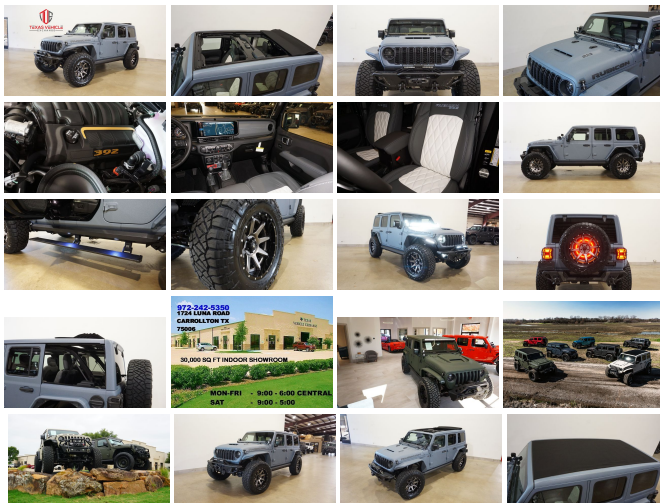

2024 Jeep Wrangler Rubicon 392 4X4 SKY TOP, DUPONT KEVLAR, BUMPERS

View this car on our website at tveauto.com/7299134/ebrochure

Our Price **\$149,900**

Specifications:

Year:	2024
VIN:	1C4RJXSJ1RW251901
Make:	Jeep
Stock:	251901
Model/Trim:	Wrangler Rubicon 392 4X4 SKY TOP, DUPONT KEVLAR, BUMPERS
Condition:	Pre-Owned
Body:	SUV
Exterior:	Blue
Engine:	HEMI 6.4L V8 470hp 470ft. lbs.
Interior:	Gray Leather
Transmission:	8-Speed Shifttable Automatic
Mileage:	45
Drivetrain:	4 Wheel Drive
Economy:	City 13 / Highway 16

NATION WIDE FINANCING

SUBMIT CREDIT APP [WWW.TVEAUTO.COM](https://www.tveauto.com)

OR CALL 972-242-5350

"WINTER BLUE EDITION"

CUSTOM BUILT **KEVLAR** 2024 JEEP
WRANGLER JL UNLIMITED RUBICON 4X4
WITH 27X PACKAGE

2024 Jeep Wrangler Rubicon 392 4X4 SKY TOP,DUPONT KEVLAR,BUMPERS
Texas Vehicle Exchange - 972-242-5350 - View this car on our website at veauto.com/7299134/ebrochure

Installed Options

Interior

- Air filtration- Front air conditioning: automatic climate control- Rear vents: second row
- Floor mat material: carpet- Floor mats: front- Heated steering wheel
- Parking brake trim: leather- Shift knob trim: leather- Adaptive cruise control
- Adaptive stop and go cruise control: semi-automatic- Ambient lighting- Cargo area light
- Footwell lights- Power outlet(s): 115V rear- Power steering: variable/speed-proportional
- Push-button start- Rearview mirror: auto-dimming- Remote engine start
- Steering wheel: tilt and telescopic- Tool kit
- Universal remote transmitter: Homelink - garage door opener - Clock- Compass
- Customizable instrument cluster- Digital odometer- External temperature display
- Instrument cluster screen size: 7 in.- Multi-function display- Trip odometer
- Driver seat: heated- Driver seat power adjustments: 12- Front seat type: bucket
- Passenger seat: heated- Passenger seat power adjustments: 12- Rear seat folding: split
- Rear seat type: 60-40 split bench - Upholstery: leather-trimmed