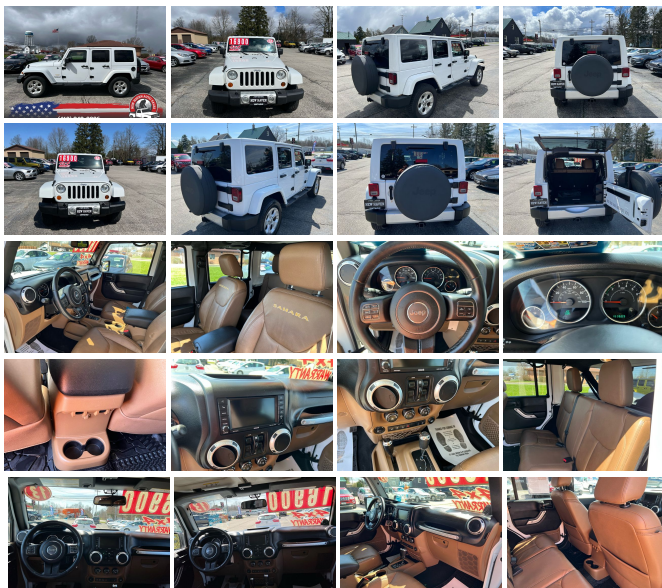

2013 Jeep Wrangler Unlimited Sahara

View this car on our website at newhavenautosales.com/7299004/ebrochure

Our Price **$15,900**

Specifications:

Year:	2013
VIN:	1C4HJWEG8DL667492
Make:	Jeep
Stock:	2825
Model/Trim:	Wrangler Unlimited Sahara
Condition:	Pre-Owned
Body:	SUV
Exterior:	[PW7] Bright White Clear Coat
Engine:	3.6L V6 285hp 260ft. lbs.
Interior:	Black Leather
Transmission:	5-Speed Automatic
Mileage:	163,589
Drivetrain:	4 Wheel Drive
Economy:	City 16 / Highway 21

Embark on Adventure with the 2013 Jeep Wrangler Unlimited Sahara – A Testament to Durability and Resilience

Adventure enthusiasts and open-road lovers, get ready to be captivated by the robust spirit of the 2013 Jeep Wrangler Unlimited Sahara. This isn't just a vehicle; it's your passport to the uncharted and the freedom to explore with confidence. With a mileage of 163,589, this Wrangler is a seasoned traveler, boasting a history of adventures and stories waiting to be continued by you.

At the heart of this rugged beauty lies a powerful 3.6L V6 engine, delivering a formidable 285 horsepower and 260 ft-lbs of torque. This powerhouse is matched with a smooth-shifting 5-speed automatic transmission, ensuring that you have the power and grace to tackle any terrain. Whether you're cruising down the highway or traversing rocky paths, the Wrangler Unlimited Sahara responds with precision and vitality.