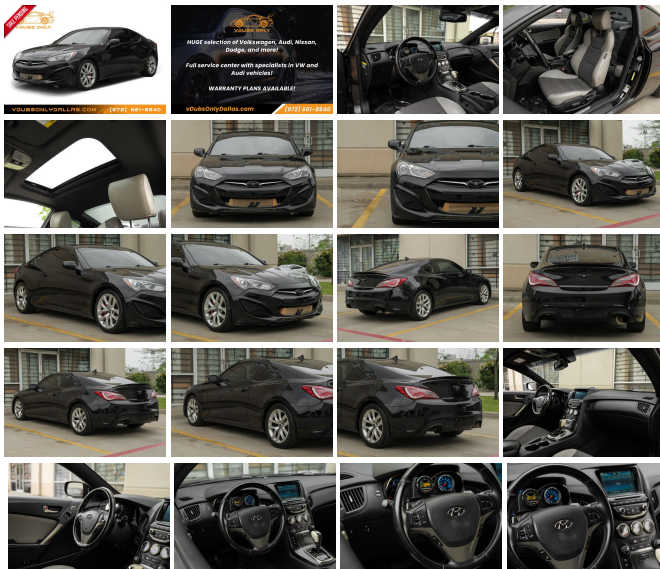

Specifications:

Year:	2013
VIN:	KMHHT6KDXDU111274
Make:	Hyundai
Stock:	111274
Model/Trim:	Genesis Coupe 2.0T R-Spec
Condition:	Pre-Owned
Body:	Coupe
Exterior:	[RB5] Becketts Black
Engine:	2.0L Turbo I4 274hp 275ft. lbs.
Interior:	Black Leatherette
Transmission:	6-Speed Manual
Mileage:	49,783
Drivetrain:	Rear Wheel Drive
Economy:	City 21 / Highway 30

2013 Hyundai Genesis Coupe 2.0T R-Spec

Dual Exhaust, Navigation, Sunroof, Steering Wheel Controls, Bluetooth Technology, Air Conditioning, Satellite Radio, AM/FM Radio, CD Player, Power Windows/Locks, Power Mirrors, Keyless Entry, and much more!

***

Come see our indoor showroom in Dallas with 100+ carefully selected luxury vehicles from Volkswagen, Audi, and more! We also have a service department, which offers expert service on VW & Audi vehicles.

We Are Your DFW Premier Used & Pre Owned Dealer Near Dallas, Plano, Frisco, McKinney, Addison, Richardson, Irving, Grand Prairie, Arlington, and other surrounding cities.

We offer financing for any type of credit and first time buyers. We take trade-ins, and offer world-wide shipping, extended warranties, and installation of additional desired items. We welcome third party inspections!

VDUBSONLYDALLAS.COM [972] 661-8640