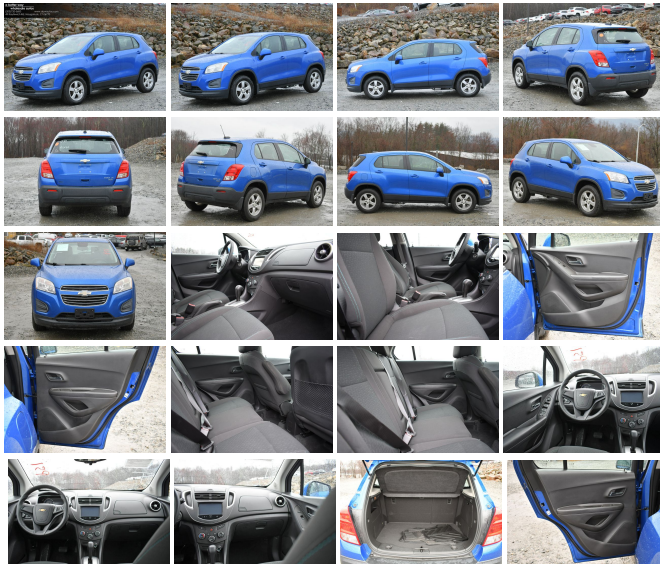

Specifications:

Year:	2015
VIN:	KL7CJPSB6FB075071
Make:	Chevrolet
Stock:	75071A
Model/Trim:	Trax LS
Condition:	Pre-Owned
Body:	Wagon
Exterior:	Blue
Engine:	1.4L I4 Turbo 138hp 148ft. lbs.
Interior:	Black Cloth
Transmission:	Automatic
Mileage:	53,900
Drivetrain:	All Wheel Drive
Economy:	City 24 / Highway 31

For sale at A Better Way Wholesale Autos - 2023 DealerRater Consumer Satisfaction Award winner - Connecticut's highest volume independent auto dealer! We have the area's largest selection of pre-owned vehicles at the lowest prices available, over 700 in stock to choose from! Financing for all credit tiers and extended warranties available. Please contact our sales department for more information about this vehicle or the rest of our inventory. Call 203-720-5600, view our website www.abwautos.com, or visit our showroom in Naugatuck, CT. Open 7 days a week!