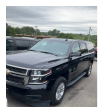

# 2018 Chevrolet Suburban LT

View this car on our website at [johngibsonautosales.com/7298839/ebrochure](http://johngibsonautosales.com/7298839/ebrochure)

## Specifications:

<b>Year:</b>	2018
<b>VIN:</b>	1GNSKHKC9JR280790
<b>Make:</b>	Chevrolet
<b>Stock:</b>	50865
<b>Model/Trim:</b>	Suburban LT
<b>Condition:</b>	Pre-Owned
<b>Body:</b>	SUV
<b>Exterior:</b>	BLACK
<b>Engine:</b>	EcoTec3 5.3L V8 355hp 383ft. lbs.
<b>Interior:</b>	N/A
<b>Transmission:</b>	6-Speed Shiftable Automatic
<b>Mileage:</b>	100,724
<b>Drivetrain:</b>	4 Wheel Drive
<b>Economy:</b>	City 15 / Highway 22