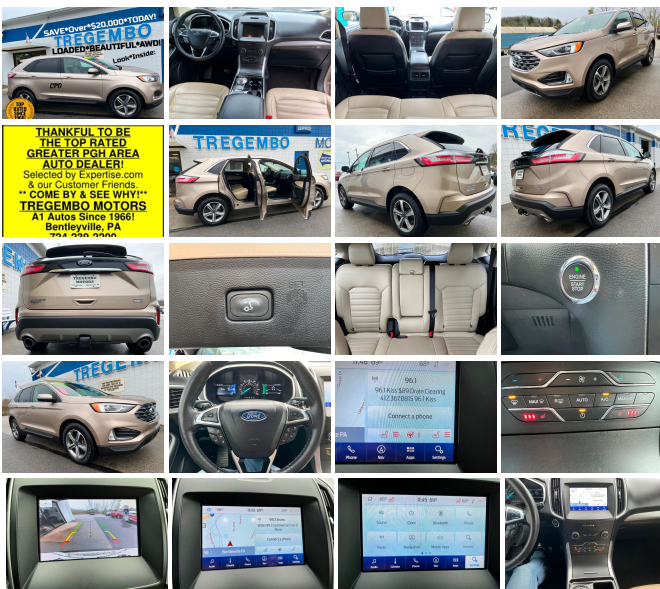

2020 Ford Edge AWD SEL

Billie Sue or The Tregembo Sales Team 724-239-2200

View this car on our website at tregembomotors.com/7298649/ebrochure

Our Price **\$21,500**

Specifications:

Year:	2020
VIN:	2FMPK4J95LBA52557
Make:	Ford
Stock:	A52557
Model/Trim:	Edge AWD SEL
Condition:	Pre-Owned
Body:	SUV
Exterior:	[G6] Desert Gold
Engine:	EcoBoost 2.0L Turbo I4 250hp 280ft. lbs.
Interior:	Dune Leather
Transmission:	8-Speed Shifttable Automatic
Mileage:	58,000
Drivetrain:	All Wheel Drive
Economy:	City 21 / Highway 28

Head turning Desert Gold Metallic w/ 18" Premium Wheels, foglamps, Chrome Grille! Loaded, 1-Owner, Well Maintained, Roomy, Quality All Wheel Drive! Fully serviced; PA Insp, Em, & Warranty. Heated Leather, Heated Wheel, Heated Power Mirrors. Power Liftgate! Voice Activated Navigation, Ford CoPilot360 Assist+, Evasive Steering Assist, Adaptive Cruise w Lane Centering, Class II Trailer Tow Pkg, Dual Power Seats, 18" Alloy Polished Aluminum Wheels, LED Tail Lamps, Chrome Grille & Accents, Spoiler Lip, Signature Lighting, Privacy Glass, Stainless Exhaust Tips. Dual Power Seats, Power Mirrors, Every Power Option, AC Climate Control, Tilt Cruise, Hands Free Audio Communications, Loaded w Safety Features; Rear View Camera w Washer, Rear Parking Sensors, Ford Co-Pilot 360 (Pre-Collision Assist, Auto Emergency Braking, Blind Spot Info System, Cross Traffic Alert & MORE), Electronic Power Assist Steering, AWD plus AdvanceTrac w RSC, SOS Post Crash Alert, Airbags Everywhere & Much More. Keyless Entry! HUGE LCD! Premium Audio, Sirius XM, SYNC w/ AppLink, Hotspot Modem, Sirius XM Satellite Equipped, AUX USB, MP3. 60 /40 Easy Fold Rear Seat. Good MPG All Wheel Drive! Compare to Lincoln MKX AWD.