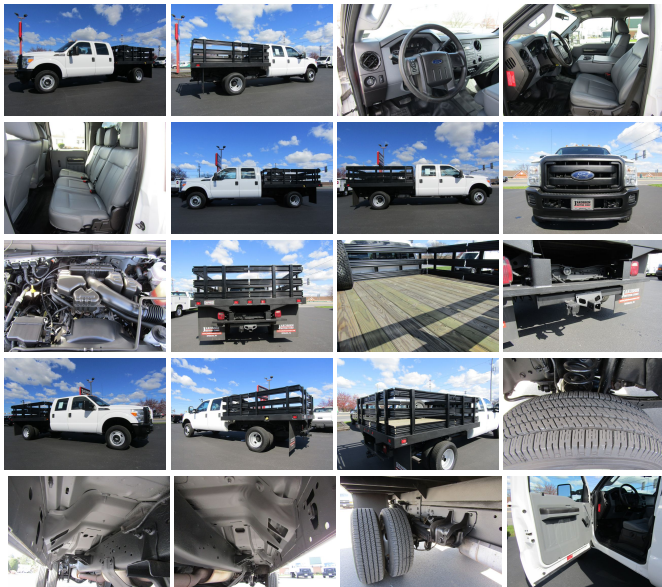

2014 Ford F350 Crew Cab 4x4 with 9' Stake Body

Casey Graffius 717.431.8330

View this car on our website at jakobsenmotors.com/7298613/ebrochure

Our Price **\$45,950**

Specifications:

Year:	2014
VIN:	1FD8W3H6XEEB81724
Make:	Ford
Stock:	7310
Model/Trim:	F350 Crew Cab 4x4 with 9' Stake Body
Condition:	Pre-Owned
Body:	Pickup Truck
Exterior:	White
Engine:	6.2L Gasoline V8 385hp 405ft. lbs.
Interior:	Gray Vinyl
Transmission:	6-Speed Shiftable Automatic
Mileage:	33,922
Drivetrain:	4 Wheel Drive

2014 Ford F350 Crew Cab 4x4 with 9' Stake Bed with 33,000 miles. Comes with a 6.2L V8 engine, Vinyl interior, AC, Cruise, 14,000 GVW, Knapheide Stake body with wood deck, Tow package with brake controller, PA inspected and serviced. Call Casey or Lauren for more information or to schedule a test drive. Visit us at our website at www.jakobsenmotors.com for more info and photos.

2014 Ford F350 Crew Cab 4x4 with 9' Stake Body

Jakobsen Motor Corp. - 717.431.8330 - View this car on our website at jakobsenmotors.com/7298613/ebrochure

Our Location :

2014 Ford F350 Crew Cab 4x4 with 9' Stake Body