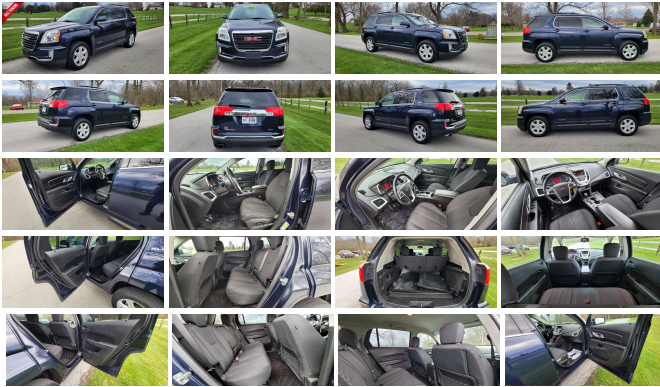

2016 GMC Terrain SLE-2

View this car on our website at upperclassauto.com/7298506/ebrochure

Our Price **\$9,900**

Specifications:

Year:	2016
VIN:	2GKFLTEK9G6265065
Make:	GMC
Stock:	10815
Model/Trim:	Terrain SLE-2
Condition:	Pre-Owned
Body:	SUV
Exterior:	Blue
Engine:	Ecotec 2.4L I4 182hp 172ft. lbs.
Interior:	Black
Transmission:	6-Speed Shifttable Automatic
Mileage:	155,892
Drivetrain:	All Wheel Drive
Economy:	City 20 / Highway 29

2016 GMC Terrain SLE-2

Upper Class Auto - 419-310-1625 - View this car on our website at upperclassauto.com/7298506/ebrochure

Our Location :

2016 GMC Terrain SLE-2

Upper Class Auto - 419-310-1625 - View this car on our website at upperclassauto.com/7298506/ebrochure

Installed Options

Interior

- Air filtration- Front air conditioning: automatic climate control- Floor mat material: carpet
- Floor mats: front- Shift knob trim: leather- Steering wheel trim: leather- Ambient lighting
- Cargo area light- Cruise control- Multi-function remote: keyless entry
- Power outlet(s): 12V cargo area- Power steering- Rearview mirror: auto-dimming
- Steering wheel: tilt and telescopic- Clock- Compass- Digital odometer
- External temperature display- Multi-function display- Trip odometer
- Driver seat power adjustments: 8- Front seat type: bucket
- Passenger seat manual adjustments- Rear seat folding: split
- Rear seat type: 60-40 split bench - Upholstery: premium cloth

Exterior

- Front bumper color: body-color- Mirror color: body-color- Daytime running lights: LED
- Side mirrors: heated- Roof rails: black- Spare wheel type: steel
- Tire Pressure Monitoring System- Wheels: aluminum alloy
- Front wipers: variable intermittent- Power windows- Rear wiper: variable intermittent
- Tinted glass- Window defogger: rear