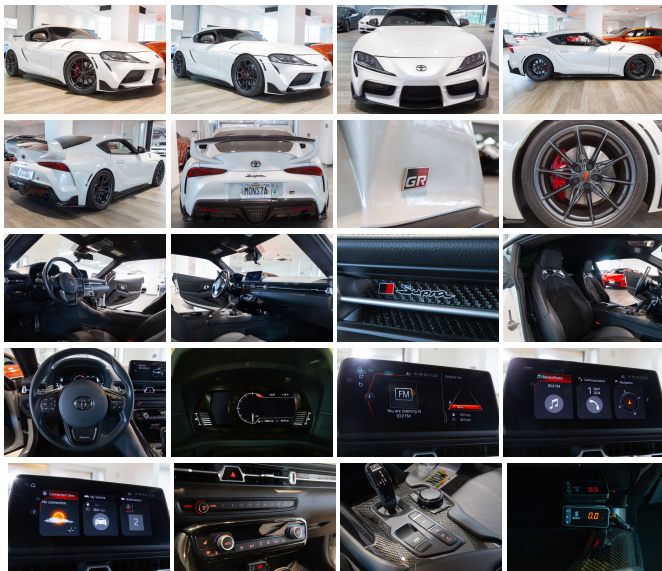

2020 Toyota GR Supra 700hp 3.0 Premium

View this car on our website at autosourcehawaii.com/7298485/ebrochure

Our Price **\$69,995**

Retail Value ~~\$71,995~~

Specifications:

Year:	2020
VIN:	WZ1DB4C06LW020285
Make:	Toyota
Stock:	LM31352A
Model/Trim:	GR Supra 700hp 3.0 Premium
Condition:	Pre-Owned
Body:	Coupe
Exterior:	Absolute Zero
Engine:	3.0L Turbo I6 335hp 365ft. lbs.
Interior:	Black
Transmission:	8-Speed Shiftable Automatic
Mileage:	10,772
Drivetrain:	Rear Wheel Drive
Economy:	City 24 / Highway 31

Step into the realm of exhilarating performance and undeniable allure with the 2020 Toyota GR Supra 3.0 Premium, a masterpiece of engineering that promises a driving experience like no other. With a mere 10,772 miles on the odometer, this automotive icon is just warming up, ready to unleash its full potential on the open road.

The heart of this beast lies under the hood, where a 3.0L Turbo I6 engine roars to life, delivering a pulse-pounding 335 horsepower and 365 ft-lbs of torque. Mated to an 8-Speed Shiftable Automatic transmission, the GR Supra is a symphony of power and precision, offering a ride that's as smooth as it is exhilarating. Every downshift, every surge of acceleration is a testament to the vehicle's impeccable performance pedigree.

Slide into the cockpit and you'll be enveloped in a world of luxury and sophistication. The interior is a sanctuary of elegance, with sumptuous black seating that cradles you in comfort as you command the road. Every detail, every stitch speaks to the premium quality that Toyota has infused into this vehicle.