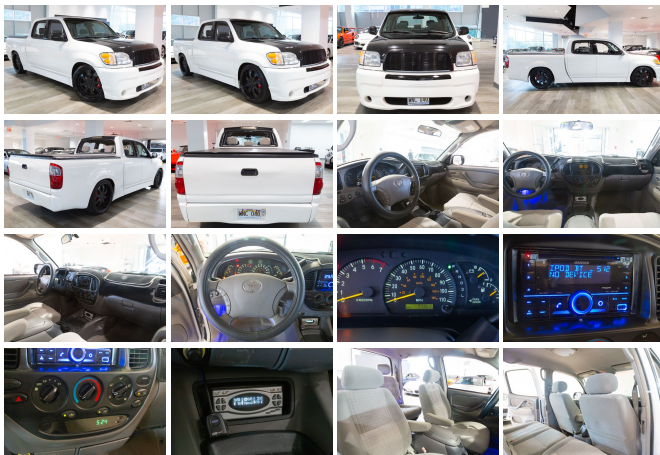

2004 Toyota Tundra SR5

View this car on our website at autosourcehawaii.com/7298484/ebrochure

Our Price **\$24,995**

Retail Value **\$26,995**

Specifications:

Year:	2004
VIN:	5TBET34124S456532
Make:	Toyota
Stock:	A000033
Model/Trim:	Tundra SR5
Condition:	Pre-Owned
Body:	Pickup Truck
Exterior:	Natural White
Engine:	4L NA V8 double overhead cam (DOHC) 32V
Interior:	Light Charcoal Cloth
Transmission:	4-Speed Automatic
Mileage:	77,630
Drivetrain:	Rear Wheel Drive
Economy:	City 13 / Highway 16

Step into the world of enduring capability with this immaculate 2004 Toyota Tundra SR5, a testament to Toyota's legendary reliability and engineering prowess. With a mere 77,630 miles on the odometer, this robust pickup is just getting started, ready to embark on new adventures with its next proud owner.

Dressed in a classic white exterior, this Tundra radiates a sense of purity and strength, making a statement on the roads with its bold presence. The truck's chrome front bumper glistens in the sunlight, adding a touch of sophistication to its rugged charm. Approach lamps illuminate your path, welcoming you into the embrace of this dependable workhorse.

Under the hood lies the heart of this mighty Tundra: a powerful 4L NA V8 engine with double overhead cams and 32 valves, delivering smooth, responsive power that's always at your command. Mated to a seamless 4-speed automatic transmission, this truck offers an effortless driving experience that's both exhilarating and reassuring.