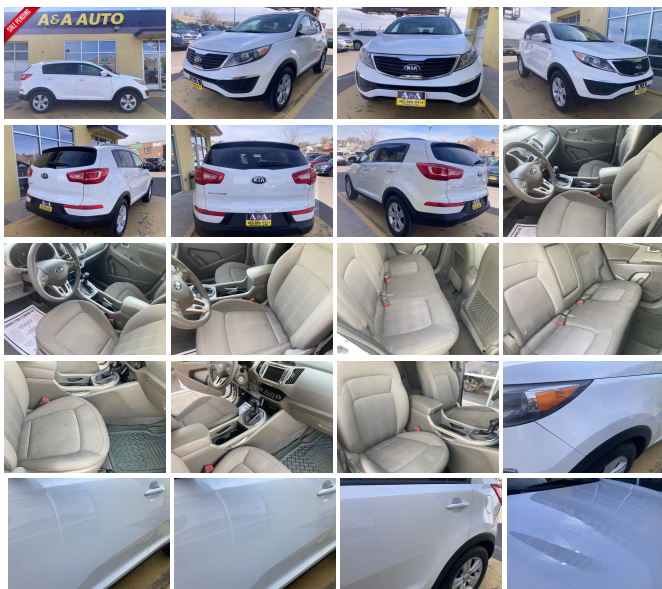

# 2013 Kia Sportage LX

**A & A Auto 303-806-9411**

View this car on our website at [myaaauto.com/7298446/ebrochure](http://myaaauto.com/7298446/ebrochure)

Our Price **\$10,995**

## Specifications:

**Year:** 2013  
**VIN:** **KNDPBCA29D7409413**  
**Make:** Kia  
**Stock:** 10817  
**Model/Trim:** Sportage LX  
**Condition:** Pre-Owned  
**Body:** SUV  
**Exterior:** [UD] Clear White  
**Engine:** 2.4L I4 176hp 168ft. lbs.  
**Interior:** Alpine Gray Cloth  
**Transmission:** 6-Speed Automatic Sportmatic  
**Mileage:** 91,225  
**Drivetrain:** All Wheel Drive  
**Economy:** City 20 / Highway 27

**Light Hail Damage!**

**Low Miles!**

**Priced To Sell!**

**All prices are cash advertised  
and includes our \$395**

**Delivery & Handling Charge**

**CUDC. CUDL. USAA  
Certified Dealer**

**We offer financing for all credit  
types and scores, specializing in**