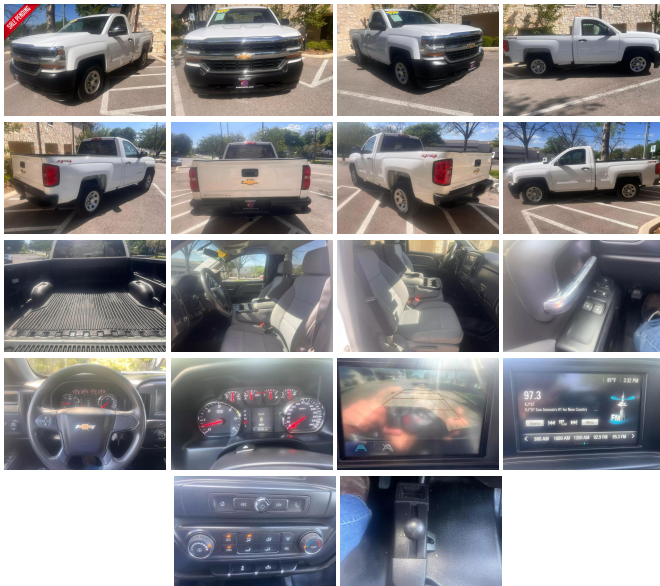

2018 Chevrolet Silverado 1500 LS Pickup 2D 6.5 ft

View this car on our website at camtruckz.com/7298395/ebrochure

Our Price **\$24,900**

Specifications:

Year:	2018
VIN:	1GCNKNEC8JZ368441
Make:	Chevrolet
Stock:	368441
Model/Trim:	Silverado 1500 LS Pickup 2D 6.5 ft
Condition:	Pre-Owned
Body:	Pickup Truck
Exterior:	White
Engine:	EcoTec3 5.3L V8 355hp 383ft. lbs.
Interior:	Gray
Transmission:	6-Speed Shiftable Automatic w/Overdrive
Mileage:	26,185
Drivetrain:	4 Wheel Drive
Economy:	City 16 / Highway 22

Vehicle History Report : as Of 05/02/2024

Snapshot

2018 CHEVROLET SILVERADO 1500 WORK TRUCK

No accidents or damage reported to CARFAX

23 Service history records

CARFAX 1-Owner vehicle

Commercial vehicle

Last owned in Texas

Our Location :

2018 Chevrolet Silverado 1500 LS Pickup 2D 6.5 ft

Country Auto Mart - (830) 643-0902 - View this car on our website at camtruckz.com/7298395/ebrochure

Installed Options

Interior

- Air filtration- Front air conditioning- Capless fuel filler system- Cruise control
- Power outlet(s): 12V front- Power steering- Sun visors- Clock- Digital odometer
- External temperature display- Multi-function display- Trip odometer
- Driver seat manual adjustments- Front seat type: 40-20-40 split bench
- Passenger seat manual adjustments

Exterior

- Active grille shutters- Pickup bed light- Daytime running lights: LED
- Spare wheel type: steel- Tire Pressure Monitoring System
- Front wipers: variable intermittent

camtruckz.com

(830) 643-0902