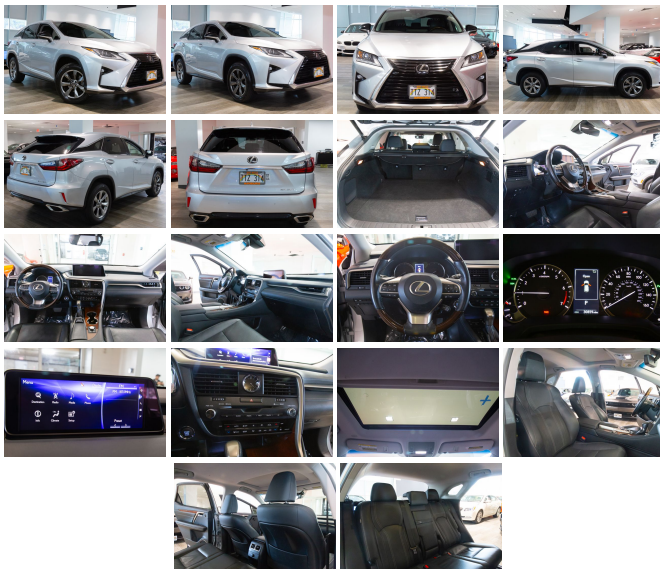

2019 Lexus RX 350

View this car on our website at autosourcehawaii.com/7298379/ebrochure

Our Price **\$39,995**

Retail Value **\$41,995**

Specifications:

Year:	2019
VIN:	JTJBZMCA8K2043418
Make:	Lexus
Stock:	A523952A
Model/Trim:	RX 350
Condition:	Pre-Owned
Body:	SUV
Exterior:	Silver Lining Metallic
Engine:	3.5L V6 295hp 267ft. lbs.
Interior:	Gray
Transmission:	8-Speed Shiftable Automatic
Mileage:	30,582
Drivetrain:	All Wheel Drive
Economy:	City 19 / Highway 26

Step into the realm of sophistication and unparalleled luxury with the exquisite 2019 Lexus RX 350, a paragon of automotive excellence that beckons you to indulge in an extraordinary driving experience. With a mere 30,582 miles on the odometer, this pristine silver beauty is a testament to meticulous care and gentle use, promising a lifetime of exhilarating journeys ahead.

The heart of this majestic chariot is a robust 3.5L V6 engine, boasting a potent 295 horsepower and 267 lb-ft of torque, ready to surge with grace and precision at your command. Coupled with an 8-speed shiftable automatic transmission, the 2019 Lexus RX 350 delivers a ride that is as smooth as it is responsive, ensuring a harmonious blend of power and refinement that's rare in its class.

The navigation system, with real-time traffic data, becomes your trusted guide, leading you to your destination with ease and confidence. The 8-inch infotainment screen, powered by Lexus' Enform technology, is your portal to a world of entertainment and information, with 9 total speakers, speed-sensitive volume control, SiriusXM satellite radio, and MP3 playback capabilities. It's an auditory experience that transforms every drive into a private concert.