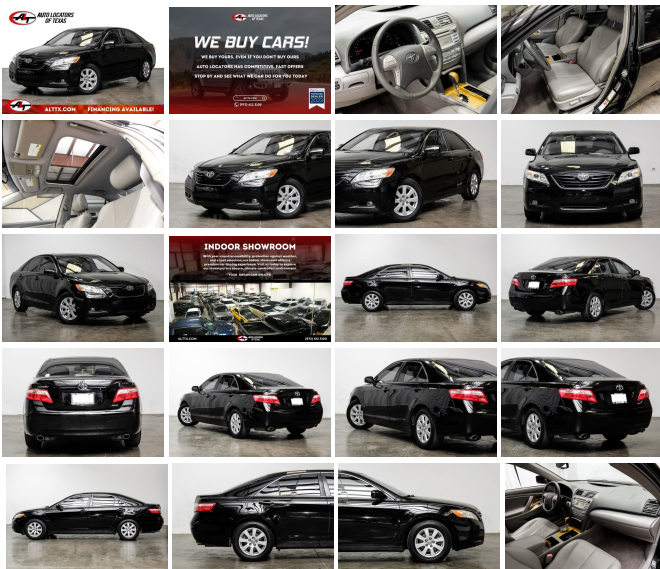

2007 Toyota Camry XLE V6

View this car on our website at consignmyvehicle.com/7298326/ebrochure

Our Price **\$10,383**

Specifications:

Year:	2007
VIN:	JTNBK46K173020751
Make:	Toyota
Stock:	4557
Model/Trim:	Camry XLE V6
Condition:	Pre-Owned
Body:	Sedan
Exterior:	[202] Black
Engine:	3.5L V6 268hp 248ft. lbs.
Interior:	Ash Leather
Transmission:	6-Speed Shiftable Automatic
Mileage:	110,087
Drivetrain:	Front Wheel Drive
Economy:	City 19 / Highway 28

2007 TOYOTA Camry XLE V6 Financing Available POWER SUNROOF LEATHER Very Clean! Dual Exhaust Push to Start Steering Wheel Controls Hands-Free Communication Dual Climate Control Satellite Radio AM/FM Radio CD Player Power Seats Power Windows/Locks Power Mirrors Cruise Control External Temperature Keyless Entry and much more! *** After 25 years in business, we've streamlined the buying process to be completely hassle and stress free. Why wait? We can have you in and out in as little as 45 minutes from the time you step into the dealership to the time you drive away in your new vehicle. Our customers' great reviews have a common theme, great prices, quality vehicles and an efficient no hassle environment. Just look on Yelp and Google to read what our 10,000 plus happy customers are saying about Auto Locators of Texas! We pride ourselves on our friendly, no-pressure approach to selling vehicles. We offer a wide selection of the highest quality used cars, trucks, and SUV's. Our finance department works hard to find every customer the best deal. Trade-ins are always welcome so we can answer your question of "what is my trade worth". We offer a wide variety of services from detailing, ding repair, body shop, service, and extended service contracts. Please take a look at our website at <https://www.alttx.com>. We hope to see you soon! WE HOPE TO SEE YOU SOON!