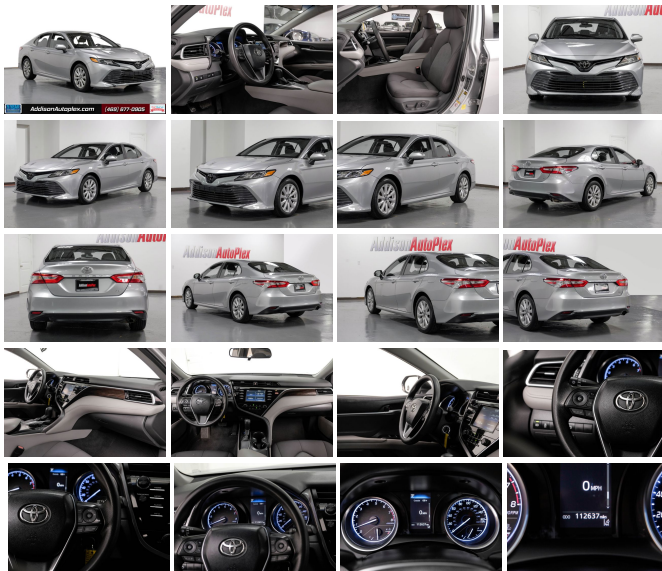

2018 Toyota Camry LE

View this car on our website at addisonautoplex.com/7298264/ebrochure

Sales Price **\$15,748**

Specifications:

| | |
|----------------------|---|
| Year: | 2018 |
| VIN: | 4T1B11HK2JU102519 |
| Make: | Toyota |
| Stock: | M1674 |
| Model/Trim: | Camry LE |
| Condition: | Pre-Owned |
| Body: | Sedan |
| Exterior: | [1J9] Celestial Silver Metallic |
| Engine: | 2.5L I4 203hp 184ft. lbs. |
| Interior: | Black Cloth |
| Transmission: | 8-Speed Automatic w/Sequential Shift Mode |
| Mileage: | 112,637 |
| Drivetrain: | Front Wheel Drive |
| Economy: | City 28 / Highway 39 |

Step into the world of refined elegance and unwavering reliability with the stunning 2018 Toyota Camry LE, finished in a sleek silver that exudes sophistication from every angle. This midsize sedan is not only a feast for the eyes but also a testament to Toyota's commitment to excellence, as evidenced by its plethora of awards, including multiple Edmunds's Best Retained Value honors and Kelley Blue Book's Best Resale Value for the brand. These accolades are not just trophies on a shelf; they're promises of the Camry's enduring value and smart investment for the discerning buyer.

As you slide into the driver's seat, you'll be greeted by a spacious and inviting gray cloth interior that marries comfort and durability. The meticulously crafted seats offer a supportive embrace, ensuring that every journey, be it a quick errand or a long road trip, is a pleasure. The interior is a sanctuary of tranquility, where every control is intuitively placed at your fingertips, ready to respond to your every command.