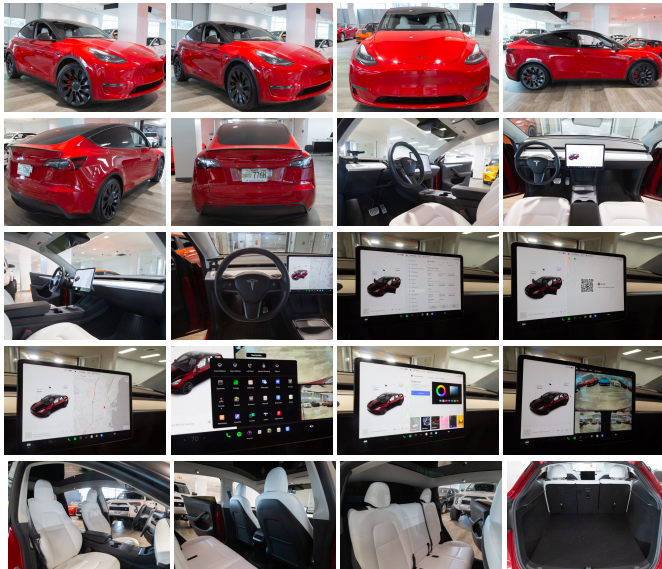

2022 Tesla Model Y (SALE) Performance

View this car on our website at autosourcehawaii.com/7298212/ebrochure

Our Price **\$39,995**

Retail Value **\$51,995**

Specifications:

Year:	2022
VIN:	7SAYGDEF0NF542360
Make:	Tesla
Stock:	A000029
Model/Trim:	Model Y (SALE) Performance
Condition:	Pre-Owned
Body:	Wagon
Exterior:	Red
Engine:	Electric 450hp 471ft. lbs.
Interior:	White Leather
Transmission:	1-Speed Direct-Drive Automatic
Mileage:	7,439
Drivetrain:	All Wheel Drive
Economy:	City 115 / Highway 106

Step into the future of driving with the sensational 2022 Tesla Model Y Performance, a masterpiece of innovation that combines breathtaking aesthetics, unparalleled performance, and cutting-edge technology. With a mere 7,439 miles on the odometer, this electric marvel is poised to deliver an exhilarating driving experience that is as fresh as it is invigorating.

Dressed in a striking red exterior, this Tesla Model Y Performance exudes a level of sophistication and allure that is bound to turn heads wherever the road takes you. The vibrant hue captures the essence of passion and excitement, perfectly complementing the sleek lines and aerodynamic silhouette that Tesla is renowned for.

Slide into the cabin and be greeted by the luxurious other leatherette interior that cradles you in comfort and style. The meticulously crafted seats offer a premium feel that is both durable and easy to maintain, ensuring that your driving sanctuary remains pristine for years to come.