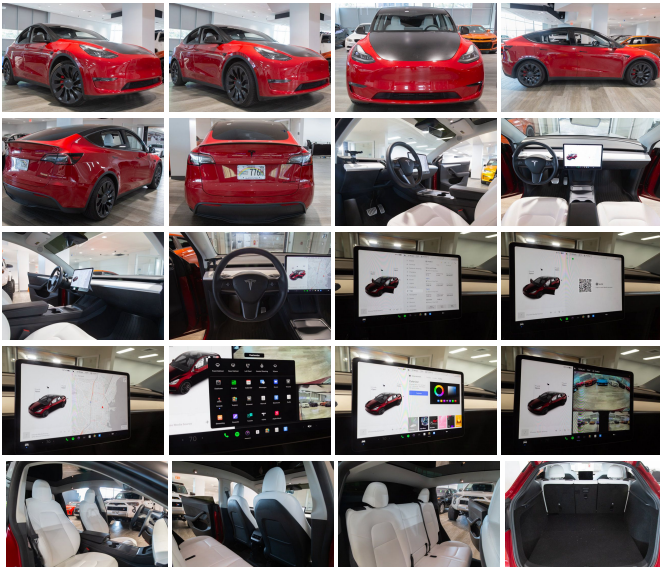

Step into the future of driving with the sensational 2022 Tesla Model Y Performance, a masterpiece of innovation that combines breathtaking aesthetics, unparalleled performance, and cutting-edge technology. With a mere 7,439 miles on the odometer, this electric marvel is poised to deliver an exhilarating driving experience that is as fresh as it is invigorating.

Dressed in a striking red exterior, this Tesla Model Y Performance exudes a level of sophistication and allure that is bound to turn heads wherever the road takes you. The vibrant hue captures the essence of passion and excitement, perfectly complementing the sleek lines and aerodynamic silhouette that Tesla is renowned for.

Slide into the cabin and be greeted by the luxurious other leatherette interior that cradles you in comfort and style. The meticulously crafted seats offer a premium feel that is both durable and easy to maintain, ensuring that your driving sanctuary remains pristine for years to come.

Hi compatibility. The Tesla App integration allows you to monitor your vehicle with a camera system display, and real-time traffic navigation data ensures you're always on the most efficient path.

Voice-operated hands-free phone call integration and electronic messaging assistance keep you connected without ever needing to take your hands off the wheel. The expansive 15-inch infotainment screen is your portal to entertainment and information, while the 560-watt sound system, complete with 14 speakers and a subwoofer, envelops you in concert-quality audio, whether you're streaming via Slacker Internet radio or enjoying your own curated playlist.