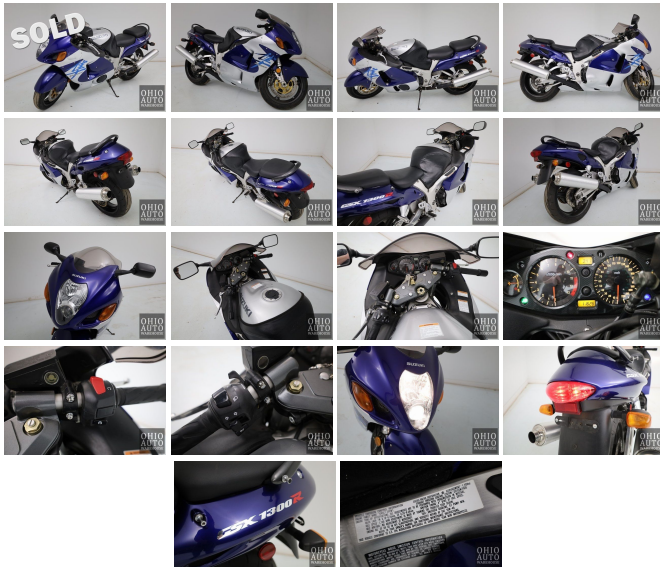

2000 Suzuki GSX1300r Hayabusa

View this car on our website at ohioautowarehouse.com/7298165/ebrochure

Today's Price **\$5,995**

Specifications:

Year:	2000
VIN:	JS1GW71A7Y2104010
Make:	Suzuki
Stock:	7254
Model/Trim:	GSX1300r Hayabusa
Condition:	Pre-Owned
Engine:	0 cc
Exterior:	Blue
Mileage:	11,626

This is a sharp 2000 Suzuki GSX1300r Hayabusa with ONLY 11K LOW MILES. This bike features a 1,299 cc (79.3 cu in), 4-stroke inline-four, liquid-cooled, DOHC, 16-valve and much more. Ohio Auto Warehouse LLC is located at 3533 Lesh Street NE Canton, Ohio 44705. We are just one hour south of Cleveland. Please call or email to verify vehicle availability, options and condition. Vehicles are shown by APPOINTMENT to avoid any wait time. We can be reached by Phone 3 3 0 4 3 0 0 0 0 Text 3 3 0 7 5 2 4 4 6 1 or Toll Free 8 5 5 4 3 0 AUTO (2886). We have financing available with local and national banks with approved credit. More pictures & info on this vehicle at OhioAutoWarehouse.com Extended Service Agreements, vehicle history reports and 3rd party inspections are available upon request for all vehicles. We ship all over the United States at a guaranteed or quoted rate. CAR GURUS shipping rates are for normal sized vehicles only. Motorcycle