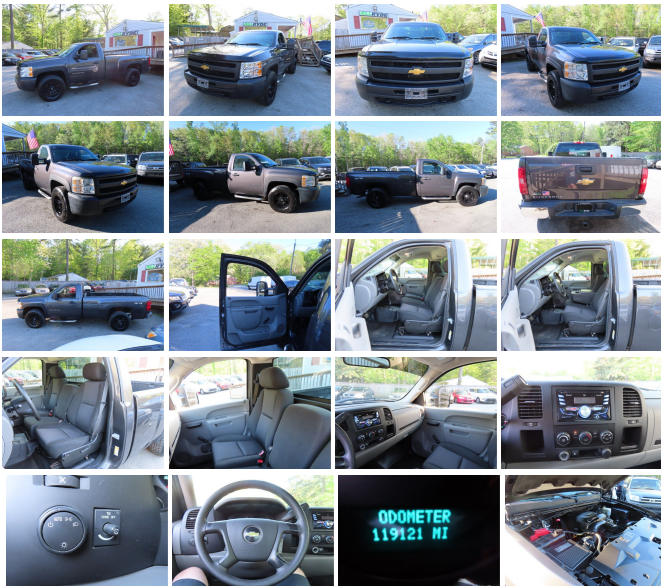

2010 Chevrolet Silverado 1500 Work Truck

View this car on our website at allrydeauto.com/7298155/ebrochure

Our Price **\$11,999**

Specifications:

Year:	2010
VIN:	1GCPKPEA9AZ279318
Make:	Chevrolet
Stock:	3386
Model/Trim:	Silverado 1500 Work Truck
Condition:	Pre-Owned
Body:	Pickup Truck
Exterior:	Gray Metallic
Engine:	Vortec 4.8L Flex Fuel V8 302hp 305ft. lbs.
Interior:	BLACK Vinyl
Transmission:	4-Speed Automatic
Mileage:	119,120
Drivetrain:	4 Wheel Drive
Economy:	City 10 / Highway 13

2010 Chevrolet Silverado 1500 Work Truck

AllRyde Auto Sales - (804) 379-3500 - View this car on our website at allrydeauto.com/7298155/ebrochure

Vehicle History Report : as Of 05/04/2024

CARFAX

Snapshot

2010 CHEVROLET SILVERADO 1500 WORK TRUCK

Damage reported: minor damage

MINOR MODERATE SEVERE

18 Service history records

4 Previous owners

Personal vehicle

119,082 Last reported odometer reading

FREE CARFAX Report

See the full CARFAX Report for additional information

2010 Chevrolet Silverado 1500 Work Truck

Allryde Auto Sales - (804) 379-3500 - View this car on our website at allrydeauto.com/7298155/ebrochure

Installed Options

Interior

- Front air conditioning- Power outlet(s): 12V- Power steering- Multi-function display
- Front seat type: 40-20-40 split bench