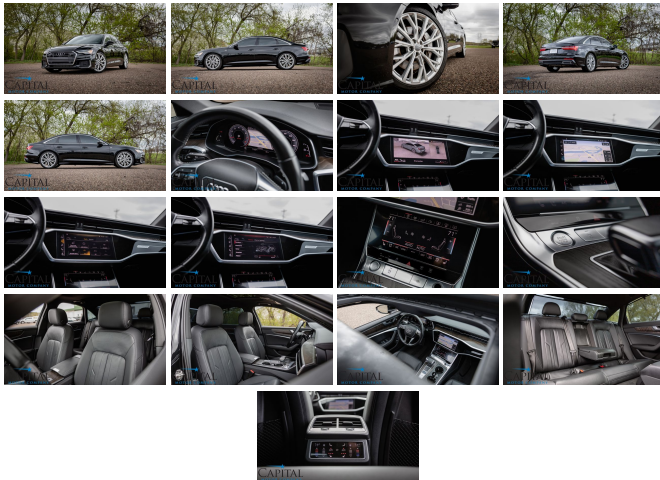

# 2019 Audi A6 Prestige Quattro AWD Hybrid Sedan w/Sport Pkg, 21" Wheels, Cold Weather Pkg & Driver Assistance

View this car on our website at [capitalmotorcompany.com/7298056/ebrochure](http://capitalmotorcompany.com/7298056/ebrochure)

We have for sale an absolutely stunning 2019 Audi A6 3.0T Prestige Quattro All-Wheel Drive Hybrid Luxury-Sport Sedan that is an pleasure to drive and has a lot to offer! It has beautiful Mythos Black paint with tinted windows to give the car a clean, sophisticated style and 21-Inch Y-Spoke Wheels that give this A6 an incredible stance! There are few cars on the road that offer the combination of a fun, sporty sedan while still maintaining an executive-level style and sophistication like this Audidoes. We know that if you like how it looks in the pictures you will fall in love when you come to drive it.

- 335-Horsepower 3.0-Liter Turbo V6 Engine and an 7-Speed Dual-Clutch Automatic Transmission with Sport/Manual Shift Modes that make for a very enjoyable driving car regardless of your mood and this gas engine is paired with a seamless Hybrid Electric Motor!
- Quattro All-Wheel Drive which is a phenomenal AWD system that provides secure handling on snow, ice, and wet conditions and crisp, responsive handling on dry pavement!
- 48-Volt Mild Hybrid System that assist with Auto Stop-Start Technoloav and even allows the gas engine to

### Exterior

- Exhaust: dual tip- Front bumper color: body-color- Mirror color: body-color
- Rear spoiler: lip- Rear trunk/liftgate: power operated- Side door type: soft close
- Daytime running lights: LED- Exterior entry lights: approach lamps- Headlight cleaners
- Taillights: LED- Side mirror adjustments: power- Side mirrors: auto-dimming
- Spare wheel type: steel- Tire Pressure Monitoring System- Wheels: aluminum alloy
- Front wipers: rain sensing- Heated windshield washer jets
- Laminated glass: acoustic windshield- Power windows: safety reverse
- Window defogger: rear