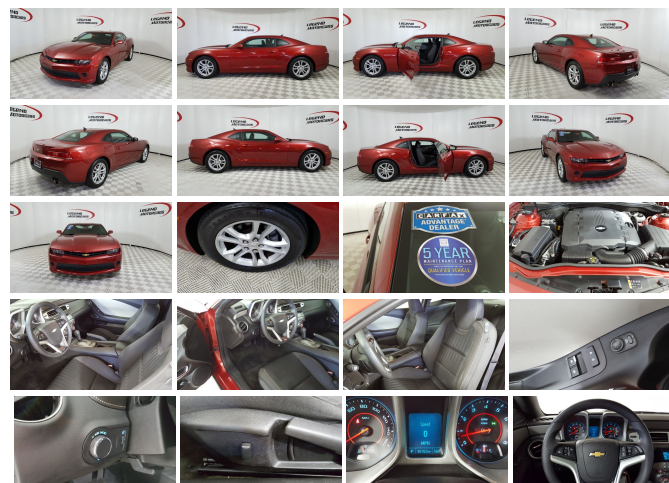

2014 Chevrolet Camaro LS

View this car on our website at legendmotorcars.com/7298048/ebrochure

Website Price **\$0**

Specifications:

Year:	2014
VIN:	2G1FA1E33E9169242
Make:	Chevrolet
Stock:	18449
Model/Trim:	Camaro LS
Condition:	Pre-Owned
Body:	Coupe
Exterior:	[G7P] Red Rock Metallic
Engine:	3.6L V6
Interior:	Black Cloth
Mileage:	96,762
Drivetrain:	Rear Wheel Drive
Economy:	City 19 / Highway 30

Come test drive this Clean, Sporty and Stylish 2014 Chevrolet Camaro.

This Camaro is powered by a hearty 3.6 liter dual overhead cam 24 valve Dual VVT V6 engine mated with a smooth shifting automatic transmission. It is equipped with power windows and locks, tilt/telescoping wheel w/audio controls, cruise, power mirrors, front/side airbags, safety curtain anti lock brakes, traction control, message center, Bluetooth, AM/FM CD with aux audio jack and Alloy wheels.

All of our vehicles undergo an extensive multi point inspection/reconditioning. We now offer a complimentary 5 year maintenance plan on all vehicles in stock. We specialize in Guaranteed approvals, affordable down payments and payment plans for most any budget. We also have a clean and clear title plus Free CarFax Buyback Guarantee. For more information please call 972-272-7500 or visit www.legendmotorcars.com. We Want to Earn Your Business!

Exterior

- Exhaust: dual tip- Front bumper color: body-color- Hood scoop- Mirror color: body-color
- Daytime running lights- Side mirror adjustments: power- Spare tire kit: inflator kit
- Tire Pressure Monitoring System- Wheels: painted aluminum alloy- Power windows
- Window defogger: rear