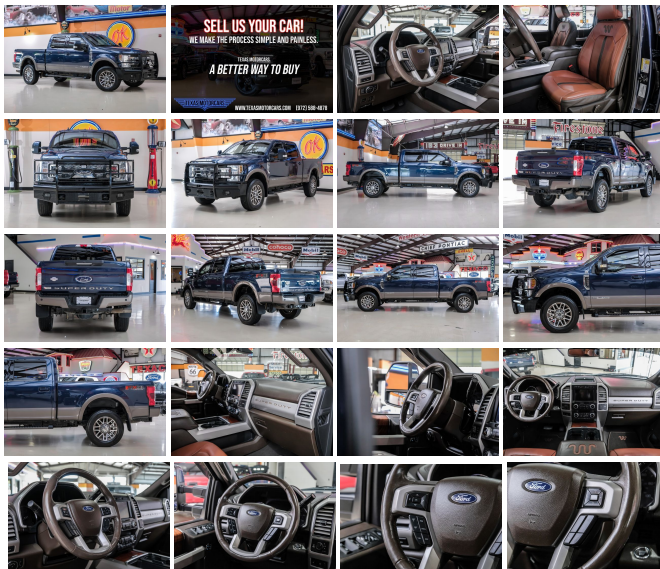

2019 Ford F-250 Super Duty King Ranch 4X4 Power meets luxury in the 2019 Ford F-250 Super Duty King Ranch 4X4. This isn't just a truck; it's a paragon of success and capability, wrapped in a stunning blue exterior that commands attention on any road or rugged trail. The interior welcomes you with rich brown leather upholstery, a testament to the King Ranch's commitment to comfort and style. Under the hood lies the heart of this beast - a Power Stroke 6.7L Biodiesel Turbo V8 engine. With an awe-inspiring 450hp and a colossal 935ft. lbs of torque, this truck doesn't just perform, it dominates. Whether towing heavy loads or cruising the highway, the 6-Speed Shiftable Automatic transmission ensures a smooth and responsive ride. The King Ranch doesn't just impress with its performance; it's also outfitted with a treasure trove of manufacturer options and packages that cater to the most discerning of tastes. The 20-inch chrome aluminum wheels add a touch of elegance, while the 6-inch chrome angular extended running boards provide a sturdy step into the cabin. The Tough Bed Spray-In Bedliner ensures your cargo space remains pristine, and the Tailgate Step with assist bar makes loading and unloading a breeze. Features like the Ultimate Trailer Tow Camera System provides a 360-degree view around the truck, making towing and reversing simpler than ever. The 3.55 Electronic Locking Axle Ratio ensures optimal traction, while the Upfitter Switches give you control over additional equipment. And with the Blind Spot Information System with Cross-Traffic Alert, you can drive with an extra layer of protection. Don't miss the opportunity to own the epitome of rugged elegance. The 2019 Ford F-250 Super Duty King Ranch 4X4 is more than just a vehicle; it's a lifestyle. Embrace the power, luxury, and advanced technology that comes with this exceptional truck. Your throne awaits. This vehicle has been reduced at below wholesale prices. READY for work and play! Give us a call