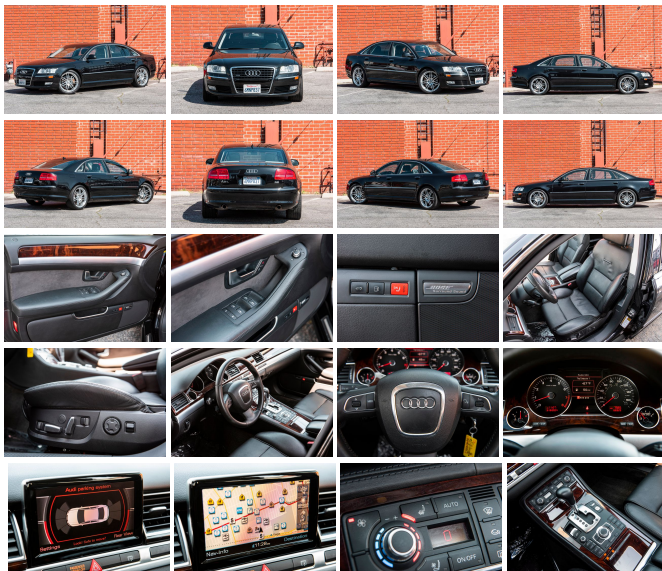

2010 Audi A8 L quattro

View this car on our website at stellarautoinc.com/7297831/ebrochure

Our Price **\$13,990**

Specifications:

Year:	2010
VIN:	WAURVAFAXAN006405
Make:	Audi
Stock:	t10audia8l
Model/Trim:	A8 L quattro
Condition:	Pre-Owned
Body:	Sedan
Exterior:	[L8L8] Phantom Black Pearl Effect
Engine:	4.2L V8 350hp 325ft. lbs.
Interior:	Black
Transmission:	6-Speed Shifttable Automatic
Mileage:	68,329
Drivetrain:	All Wheel Drive
Economy:	City 16 / Highway 23

PLEASE NOTE: BY APPOINTMENT ONLY!

CLEAN TITLECALIFORNIA CAR***ORIGINAL 68K MILES***DEALER SERVICE HISTORY ON CARFAX

***2010 Audi A8L quattro, black on black, 4.2L V8

***Sport package (a \$4,000 factory option), which comes 20" 7 double-spoke alloy wheels, sport suspension, 3-spoke leather multi-function steering wheel with shift paddles

***Bose surround sound (factory), surround parking assist system, navigation, heated and cooled front seats, blue tooth, push-to-start, moon roof, rear seat adjustment, power liftgate,

***Floor mats, cargo net included