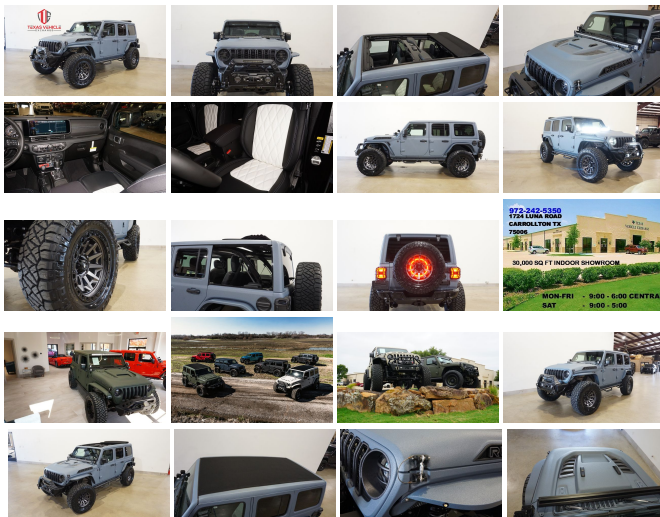

# 2024 Jeep Wrangler Unlimited Rubicon 4X4 SKY TOP,DUPONT KEVLAR,LIFT,LED'S

View this car on our website at [tveauto.com/7297806/ebrochure](https://tveauto.com/7297806/ebrochure)

Our Price **\$106,900**

## Specifications:

<b>Year:</b>	2024
<b>VIN:</b>	1C4PJXFG4RW201709
<b>Make:</b>	Jeep
<b>Stock:</b>	201709
<b>Model/Trim:</b>	Wrangler Unlimited Rubicon 4X4 SKY TOP,DUPONT KEVLAR,LIFT,LED'S
<b>Condition:</b>	Pre-Owned
<b>Body:</b>	SUV
<b>Exterior:</b>	Blue
<b>Engine:</b>	3.6L V6 285hp 260ft. lbs.
<b>Interior:</b>	Black Leather
<b>Transmission:</b>	8-Speed Shiftable Automatic
<b>Mileage:</b>	51
<b>Drivetrain:</b>	4 Wheel Drive

#### Quick Order Package 24R

Includes vehicle with standard equipment, 3.6L V6 engine, and 8-speed automatic transmission, adaptive cruise control w/ stop, and Selec-Speed Control.