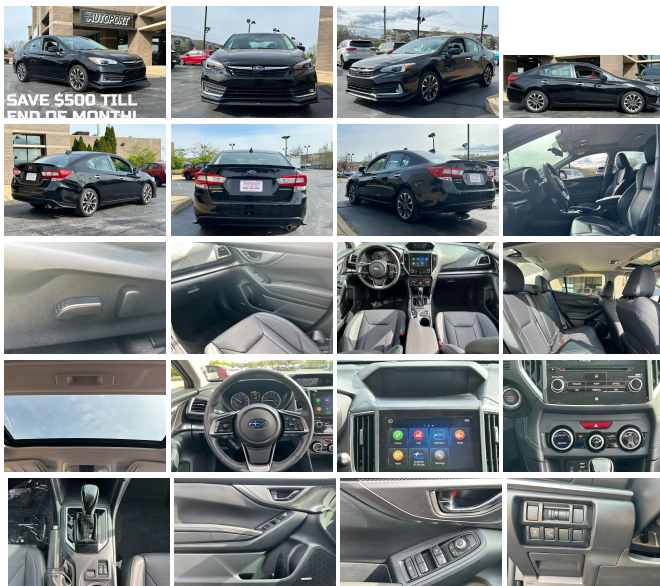

2020 Subaru Impreza Limited

View this car on our website at autoportstl.com/7297788/ebrochure

Our Price **\$21,227**

Retail Value ~~\$25,375~~

Specifications:

Year:	2020
VIN:	4S3GKAU67L3612180
Make:	Subaru
Stock:	GP24178
Model/Trim:	Impreza Limited
Condition:	Pre-Owned
Body:	Sedan
Exterior:	[CBS] Crystal Black Silica
Engine:	2.0L H4 152hp 145ft. lbs.
Interior:	Black Leather
Transmission:	7-Speed Shifttable CVT
Mileage:	20,961
Drivetrain:	All Wheel Drive
Economy:	City 28 / Highway 36

BEST SELECTION OF
LOW MILE

GREAT VALUE
IMPORTS IN
ST. LOUIS!

< PROUD TO
PRESENT THIS >

<< 2020 SUBARU
IMPREZA LIMITED >>

*WHAT DO YOU WANT TO
KNOW:*

<> WE WANT TO EARN YOUR
BUSINESS!

<> SALE PRICED FOR A FAST
SALE!

<> ONE OWNER NEW CAR
TRADE IN

<> SUPER LOW MILES!

<> POWER MOONROOF

<> HAS NEVER BEEN IN
ACCIDENT

<> SERVICE RECORDS

<> MUCH, MUCH MORE

Step into the realm of refined elegance and unbridled capability with the 2020 Subaru Impreza Limited, a vehicle that's not just a mode of transportation but a statement of sophisticated style and award-winning reliability. With a mere 20,961 miles on the odometer, this gem in sleek black is a testament to meticulous care and minimal wear.

As you approach the Impreza, the black exterior promises a timeless allure, a hue that speaks volumes of its owner's

discerning taste. The allure doesn't fade as you open the door to reveal a luxurious black leather interior that cradles you in comfort and class. Every inch of the cabin is designed with the driver in mind, from the ergonomically placed controls to the soft touch materials that line the space.