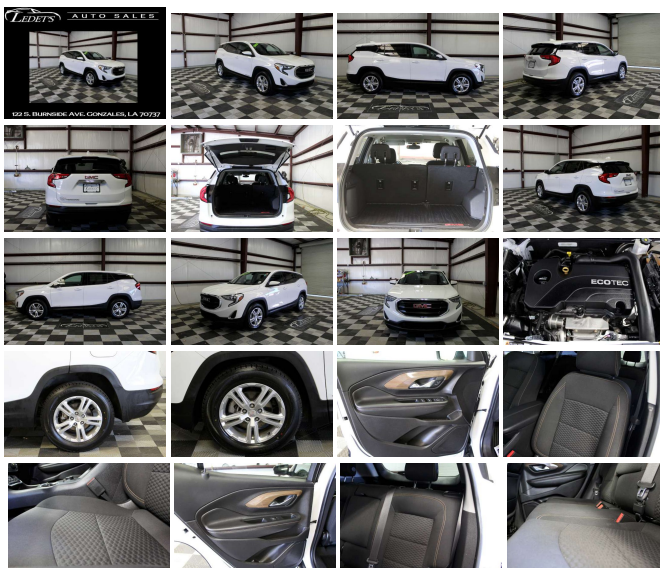

2018 GMC Terrain SLE

Todd Long 225-715-1428

View this car on our website at ledetsautos.com/7297750/ebrochure

Internet Price **$18,500**

Retail Value **$19,500**

Specifications:

Year:	2018
VIN:	3GKALMEV7JL335532
Make:	GMC
Stock:	335532
Model/Trim:	Terrain SLE
Condition:	Pre-Owned
Body:	SUV
Exterior:	[GAZ] Summit White
Engine:	1.5L Turbo I4 170hp 203ft. lbs.
Interior:	BLACK
Transmission:	9-Speed Shifttable Automatic
Mileage:	101,460
Drivetrain:	Front Wheel Drive
Economy:	City 26 / Highway 30

Autocheck One Owner!!

Ledet's Auto Sales proudly services every vehicle before the sale to ensure customer satisfaction. All vehicles pass a specific multi-point inspection before it goes to our lot. We also offer a number of different warranties for our vehicles. Come by or call today to see what specials we are offering!

Step into the world of refined driving pleasure with the exquisite 2018 GMC Terrain SLE, a masterpiece that blends performance, style, and comfort into one irresistible package. This stunning white beauty is not just a vehicle; it's a statement on wheels, ready to elevate your driving experience to new heights.

As you approach the Terrain SLE, the pristine white exterior immediately commands attention, reflecting sophistication and a keen eye for elegance. This color not only accentuates the Terrain's sleek lines and bold design but also promises a timeless appeal that never fades. The black interior, whose material remains a mystery to entice, awaits you, offering a stark and striking contrast that speaks volumes of its modern and upscale ambiance.