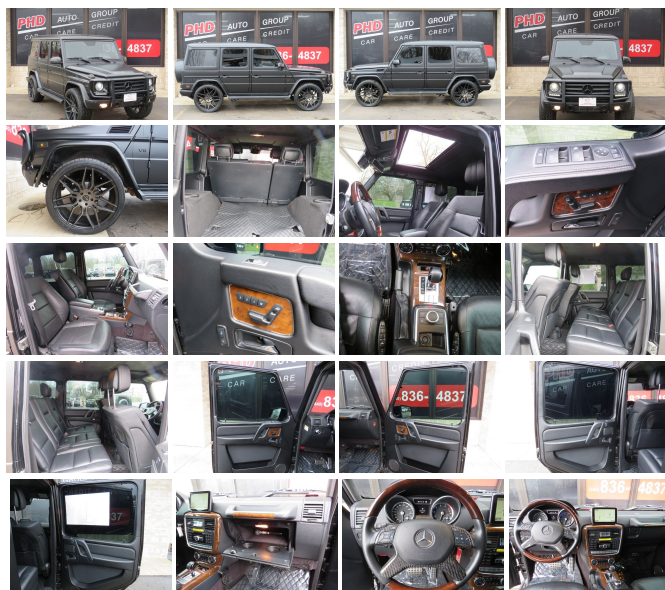

2014 Mercedes-Benz G-Class G 550

View this car on our website at phdautogroup.com/7297456/ebrochure

Our Price **\$53,997**

Specifications:

Year:	2014
VIN:	WDCYC3HF2EX218678
Make:	Mercedes-Benz
Stock:	218678
Model/Trim:	G-Class G 550
Condition:	Pre-Owned
Body:	SUV
Exterior:	Black
Engine:	5.5L V8 382hp 391ft. lbs.
Interior:	Black
Transmission:	7-Speed Shiftable Automatic
Mileage:	82,663
Drivetrain:	All Wheel Drive
Economy:	City 12 / Highway 15

Installed Options

Interior

- Air filtration: active charcoal- Front air conditioning: automatic climate control
- Front air conditioning zones: dual- Rear air conditioning: independently controlled
- Center console trim: wood- Dash trim: leather- Door sill trim: stainless steel
- Floor mat material: carpet- Floor mats: front- Heated steering wheel
- Interior accents: wood-tone- Parking brake trim: leather- Shift knob trim: leather
- Steering wheel trim: leather- Adaptive cruise control
- Adaptive stop and go cruise control: semi-automatic - Ambient lighting
- Cargo cover: retractable- Easy entry: power driver seat- Memorized settings: 3 driver
- Multi-function remote: keyless entry- Power outlet(s): 12V cargo area
- Power steering: variable/speed-proportional- Rearview mirror: auto-dimming
- Steering wheel: power tilt and telescopic
- Universal remote transmitter: Homelink - garage door opener - Clock- Compass
- Digital odometer- External temperature display- Multi-function display- Trip odometer
- Driver seat: heated- Driver seat power adjustments: 10- Front seat type: bucket
- Passenger seat: heated- Passenger seat power adjustments: 10- Rear seat folding: split
- Rear seat type: 60-40 split bench - Upholstery: premium leather