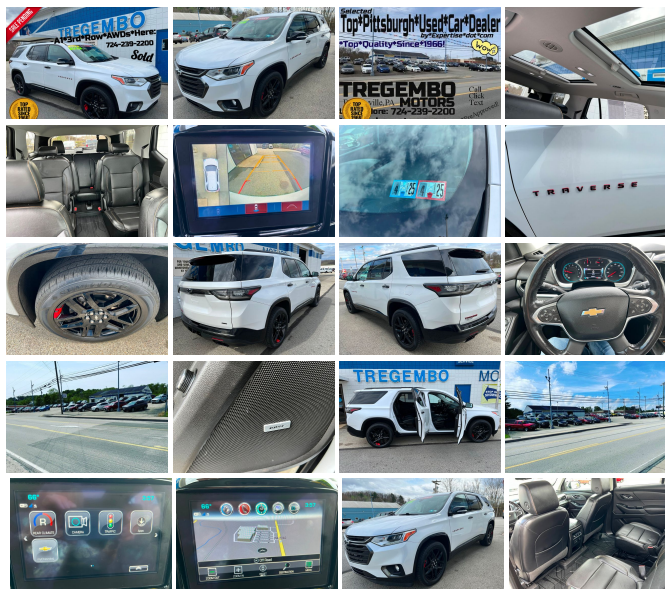

# 2018 Chevrolet Traverse AWD Premier

Billie Sue or The Tregembo Sales Team 724-239-2200

View this car on our website at [tregembomotors.com/7297445/ebrochure](http://tregembomotors.com/7297445/ebrochure)

## Specifications:

Year:	2018
VIN:	1GNEVJKW3JJ179863
Make:	Chevrolet
Stock:	178963
Model/Trim:	Traverse AWD Premier
Condition:	Pre-Owned
Body:	SUV
Exterior:	[G1W] Iridescent Pearl Tricoat
Engine:	3.6L V6 310hp 266ft. lbs.
Interior:	Jet Black Leather
Transmission:	9-Speed Shifttable Automatic
Mileage:	82,750
Drivetrain:	4 Wheel Drive
Economy:	City 17 / Highway 25

WOW - Hard to Find Redline Package! LOADED WITH EVERY OPTION! Roomy All Wheel Drive with 3rd Row Seat! Tow Pkg! Panoramic Dual Scape MoonRoof. Heated & Cooled Leather + Heated Rear Seats. Remote Start. Power Liftgate. HUGE LCD, Backup Camera & Assist, Navigation. REDLINE EDITION: 20.0-inch gloss black painted aluminum wheels with red accents, black wheel openings with black ice inserts, gloss black window surround, dark tail lamps, black ice fog lamp bezels, black mirror caps, black door handles, black painted rocker panel, black ice grille and license plate applique, black Traverse badges with red outline, black Chevrolet bowties, black roof rails, Dual Skyscape 2-panel power tilt and slide front sunroof and fixed rear sunroof, sliding sunshade, and trailering equipment with heavy-duty cooling system and trailer hitch. Head turning formidable SUV. Bose Audio. Phone Charging. Loaded with every Confident, Safety, Comfort, Convenience & Tech Option. You name it! Must See / Drive!