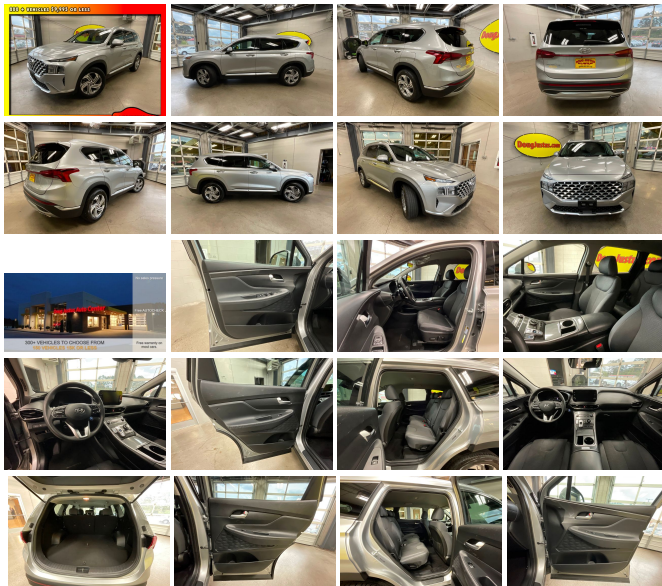

Specifications:

Year:	2021
VIN:	5NMS24AJ8MH353626
Make:	Hyundai
Stock:	H53626
Model/Trim:	SANTA FE SEL
Condition:	Pre-Owned
Body:	SUV
Exterior:	SILVER
Engine:	2.5L I4 191hp 181ft. lbs. SULEV
Interior:	Gray Cloth
Transmission:	8-Speed Shiftable Automatic
Mileage:	80,600
Drivetrain:	Front Wheel Drive
Economy:	City 25 / Highway 28

Free 30-Days or 1000 miles limited Powertrain Warranty. Visit our website for more details.

ONE OWNER

2021 Hyundai Sante Fe SEL gets up to 28 mpg highway. This automatic, front wheel drive SUV comes equipped with a 2.5L, four cylinder engine, power windows, power locks, automated cruise control, lane departure warning, blind spot monitor, cloth seats, bluetooth, alloy wheels and more.

Locally owned and operated in the Knoxville area of East Tennessee for over 20 years. Come see why over half of our business comes from repeat customers and referrals!

Have questions or need more info? Please contact our non-commission staff!

Visit: dougjustus.com
Call: 865-281-1540
Text: 865-214-0010

Thank you and we look forward to seeing you!