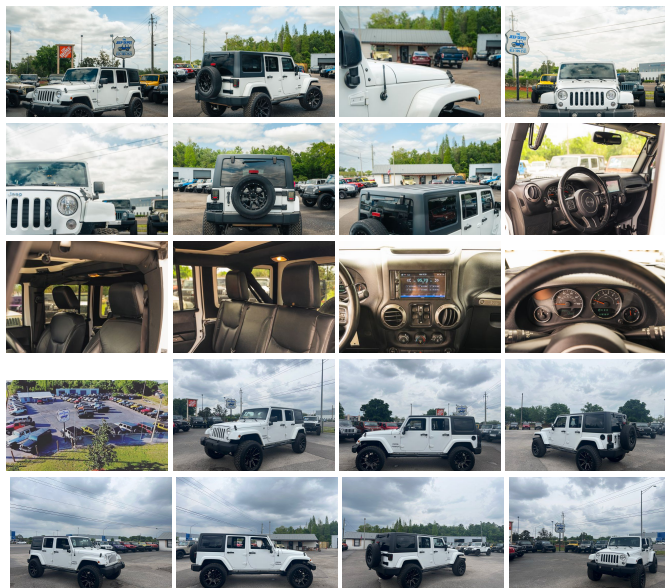

# 2017 Jeep Wrangler Unlimited Sport S

View this car on our website at [thejeepdepot.com/7297287/ebrochure](http://thejeepdepot.com/7297287/ebrochure)

Our Price **\$23,800**

## Specifications:

<b>Year:</b>	2017
<b>VIN:</b>	1C4BJWDGXHL528932
<b>Make:</b>	Jeep
<b>Model/Trim:</b>	Wrangler Unlimited Sport S
<b>Condition:</b>	Pre-Owned
<b>Body:</b>	SUV
<b>Exterior:</b>	Bright White Clear Coat
<b>Engine:</b>	3.6L V6 285hp 260ft. lbs.
<b>Interior:</b>	Black Leather
<b>Transmission:</b>	5-Speed Automatic
<b>Mileage:</b>	128,984
<b>Drivetrain:</b>	4 Wheel Drive
<b>Economy:</b>	City 16 / Highway 21