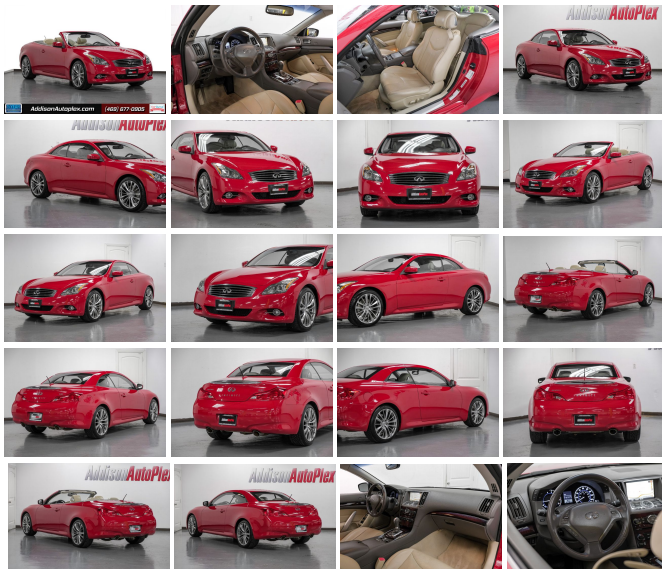

Elegant Design Meets Thrilling Performance

As you approach this INFINITI G37, the first thing that strikes you is its eye-catching exterior. The red finish gleams under the sunlight, reflecting a passion for driving that's as intense as its color. Open the door, and you're greeted by an inviting tan leather interior that exudes elegance and comfort. The meticulously crafted seats offer a warm embrace, promising a serene haven as you cruise the open road.

But this INFINITI is more than just a pretty face. At its heart roars a potent 3.7L V6 engine, a powerhouse that generates exhilarating performance while maintaining a refined composure. Paired with a seamless 7-speed automatic transmission, this G37 Convertible delivers a driving experience that is both smooth and responsive, ensuring you're always in command.

Luxury and Convenience at Your Fingertips

This G37 Convertible Premium comes equipped with an array of manufacturer options and packages designed to enhance your driving pleasure. Imagine the wind in your hair, the sun on your face, and the symphony of the engine note as you navigate through the city streets or along coastal highways. This vehicle isn't just about transportation; it's about experiencing every moment to its fullest.