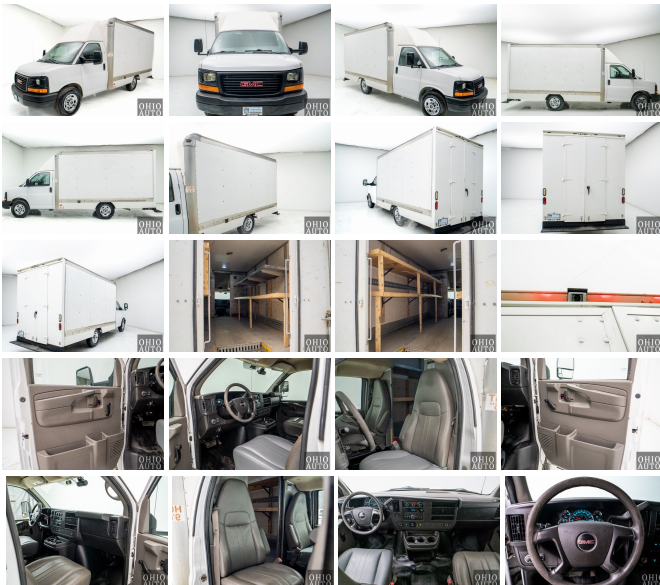

2014 GMC Savana 3500 Work Van 12FT Box V8 Cargo Shelves We Finance

View this car on our website at ohioautowarehouse.com/7297245/ebrochure

Today's Price **\$17,850**

Specifications:

Year:	2014
VIN:	1GD072CG4E1176594
Make:	GMC
Stock:	6947
Model/Trim:	Savana 3500 Work Van 12FT Box V8 Cargo Shelves We Finance
Condition:	Pre-Owned
Exterior:	Summit White
Engine:	6.0L V8 342hp 373ft. lbs.
Interior:	Medium Pewter Vinyl
Transmission:	6-Speed Shiftable Automatic w/Overdrive
Mileage:	266,560
Drivetrain:	Rear Wheel Drive

SET OF 4 BRAND NEW TIRES!!! REAR CARGO BOX IS 12'9" FEET LONG...This is a 2014 GMC Savana 3500 Box Truck with 266K Miles and a 6.0L V8 Engine. AM/FM Radio, Cargo Box, Rear Cargo Shelves, Back Up Camera, and much more. Ohio Auto Warehouse LLC is located at 3533 Lesh Street NE Canton, Ohio 44705. We are just one hour south of Cleveland. Please call or email to verify vehicle availability, options and condition. Vehicles are shown by APPOINTMENT to avoid any wait time. We can be reached by Phone 3 3 0 4 3 0 0 0 0 Text 3 3 0 7 5 2 4 4 6 1 or Toll Free 8 5 5 4 3 0 AUTO (2886). We have financing available with local and national banks with approved credit. More pictures & info on this vehicle at OhioAutoWarehouse.com Extended Service Agreements, vehicle history reports and 3rd party inspections are available upon request for all vehicles. We ship all over the United States at a guaranteed or quoted rate. CAR GURUS shipping rates are for normal sized vehicles only. box truck

Vehicle History Report : as Of 04/27/2024

Snapshot

2014 GMC SAVANA 3500

Accident reported

16 Service history records

3 Previous owners

Types of owners: Rental, Commercial

Last owned in Ohio

Our Location :

2014 GMC Savana 3500 Work Van 12FT Box V8 Cargo Shelves We Finance

Ohio Auto Warehouse LLC - (330) 430-0000 - View this car on our website at ohioautowarehouse.com/7297245/ebrochure

Installed Options