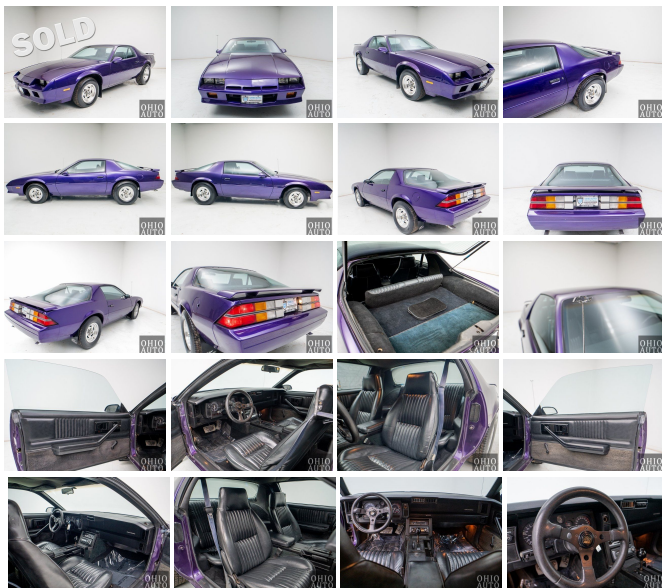

# 1982 Chevrolet Camaro Z28

View this car on our website at [ohioautowarehouse.com/7297244/ebrochure](http://ohioautowarehouse.com/7297244/ebrochure)

Today's Price **\$12,995**

## Specifications:

<b>Year:</b>	1982
<b>VIN:</b>	1G1AP87H6CL198413
<b>Make:</b>	Chevrolet
<b>Stock:</b>	7306K
<b>Model/Trim:</b>	Camaro Z28
<b>Condition:</b>	Pre-Owned
<b>Body:</b>	Hatchback
<b>Exterior:</b>	Purple
<b>Interior:</b>	Black Leather
<b>Transmission:</b>	3-Speed Automatic
<b>Mileage:</b>	68,170
<b>Drivetrain:</b>	Rear Wheel Drive

This is a sharp 1982 Chevrolet Camaro Z28 with ONLY 68K LOW MILES and a 5.0L V8 Engine. Automatic Transmission, Leather Seating, AM/FM/CD Radio, and much more. Ohio Auto Warehouse LLC is located at 3533 Lesh Street NE Canton, Ohio 44705. We are just one hour south of Cleveland. Please call or email to verify vehicle availability, options and condition. Vehicles are shown by APPOINTMENT to avoid any wait time. We can be reached by Phone 3 3 0 4 3 0 0 0 0 Text 3 3 0 7 5 2 4 4 6 1 or Toll Free 8 5 5 4 3 0 AUTO (2886). We have financing available with local and national banks with approved credit. More pictures & info on this vehicle at [OhioAutoWarehouse.com](http://OhioAutoWarehouse.com) Extended Service Agreements, vehicle history reports and 3rd party inspections are available upon request for all vehicles. We ship all over the United States at a guaranteed or quoted rate. SPORTS CAR

1982 Chevrolet Camaro Z28

Ohio Auto Warehouse LLC - (330) 430-0000 - View this car on our website at [ohioautowarehouse.com/7297244/ebrochure](http://ohioautowarehouse.com/7297244/ebrochure)