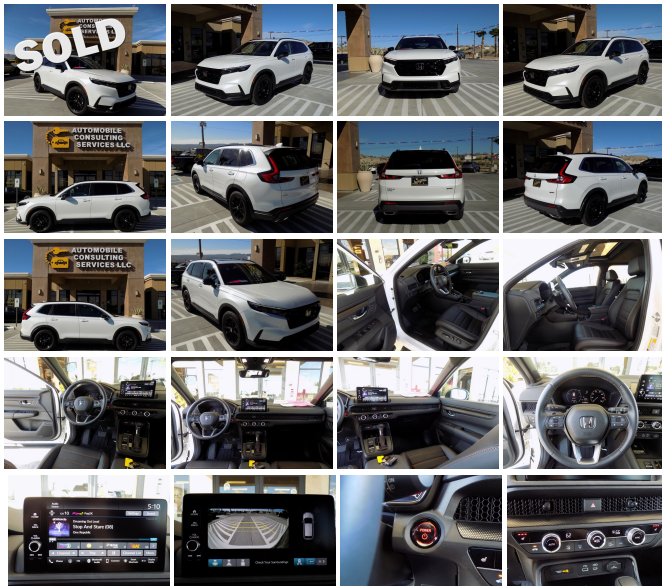

2024 Honda CR-V Hybrid Sport-L

View this car on our website at automobileconsultingservices.com/7297151/ebrochure

Our Price **\$0**

Specifications:

Year:	2024
VIN:	5J6RS6H89RL011969
Make:	Honda
Model/Trim:	CR-V Hybrid Sport-L
Condition:	Pre-Owned
Body:	SUV
Exterior:	[WX] Platinum White Pearl
Engine:	2.0L Hybrid I4 204hp 247ft. lbs.
Interior:	-
Transmission:	1-Speed Direct-Drive Automatic
Mileage:	4,900
Drivetrain:	All Wheel Drive
Economy:	City 40 / Highway 34