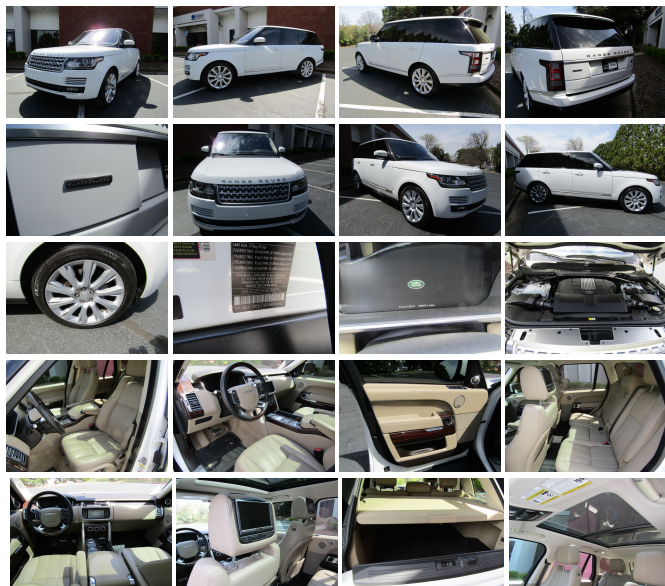

2016 Land Rover Range Rover Supercharged

View this car on our website at autosportsatl.com/7297141/ebrochure

Our Price **\$23,999**

Specifications:

Year:	2016
VIN:	SALGS2EF5GA248016
Make:	Land Rover
Model/Trim:	Range Rover Supercharged
Condition:	Pre-Owned
Body:	SUV
Exterior:	White
Engine:	5.0L Supercharged V8 510hp 461ft. lbs.
Interior:	Tan Leather
Transmission:	8-Speed Shifttable Automatic
Mileage:	89,413
Drivetrain:	All Wheel Drive
Economy:	City 14 / Highway 19

Our Location :

2016 Land Rover Range Rover Supercharged

Sullivan Autos of Atlanta - 770-597-3331 - View this car on our website at autosportsatl.com/7297141/ebrochure

Installed Options

Interior

- Air filtration- Front air conditioning: automatic climate control
- Front air conditioning zones: dual- Humidity/dewpoint sensors
- Rear air conditioning: automatic climate control- Center console trim: alloy
- Dash trim: alloy- Door sill trim: aluminum- Door trim: alloy- Floor mat material: carpet
- Floor mats: front- Foot pedal trim: alloy- Heated steering wheel
- Shift knob trim: aluminum- Steering wheel trim: leather- Ambient lighting
- Cargo area light- Cargo cover: hard- Cruise control- Easy entry: power steering wheel
- Footwell lights- Memorized settings: 3 driver- Power outlet(s): 12V cargo area
- Power steering: variable/speed-proportional- Push-button start
- Rearview mirror: auto-dimming- Steering wheel: power tilt and telescopic
- Universal remote transmitter: Homelink - garage door opener - Clock- Compass
- Customizable instrument cluster- Digital odometer- External temperature display
- Instrument cluster screen size: 12.3 in.- Multi-function display- Trip odometer
- Driver seat: cooled- Driver seat power adjustments: 14- Front seat type: bucket
- Passenger seat: cooled- Passenger seat power adjustments: 14- Rear seat: heated
- Rear seat folding- Rear seat type: 60-40 split bench - Upholstery: leather