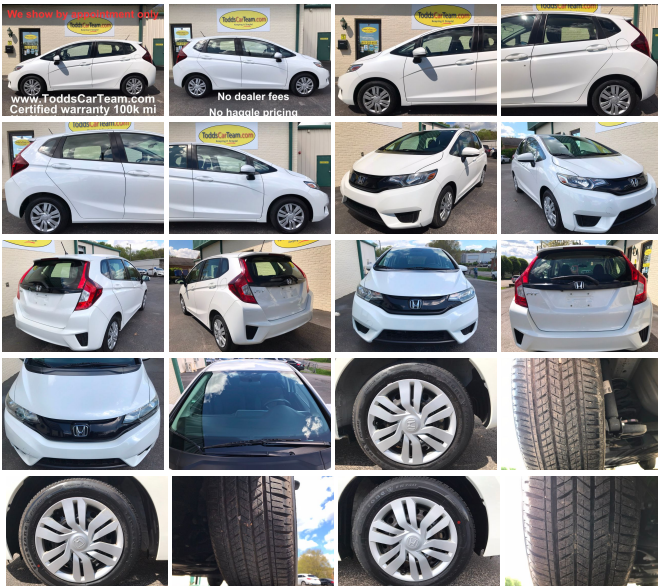

2017 Honda Fit LX

View this car on our website at toddscarteam.com/7297118/ebrochure

Our Price **\$17,200**

Specifications:

Year:	2017
VIN:	JHMGK5H53HS022417
Make:	Honda
Stock:	HS022417
Model/Trim:	Fit LX
Condition:	Pre-Owned
Body:	Hatchback
Exterior:	[WA] White Orchid Pearl
Engine:	1.5L I4 130hp 114ft. lbs.
Interior:	Black Cloth
Transmission:	CVT
Mileage:	7,800
Drivetrain:	Front Wheel Drive
Economy:	City 33 / Highway 40

ToddsCarTeam.com Certified limited warranty to 100k miles or three years from your date of purchase.

In order to Certify this unit we changed the oil, serviced the transmission and updated the PCM software, replaced the battery, rotated and balanced four tires, performed an alignment, changed the cabin and engine air filters, replaced the wiper blades, performed an upper engine fuel cleaning and added a fuel system treatment (\$1,265 value). We found the brakes to have 80% front and 75% rear pads remaining. The tires are Firestones FR740s with 8, 8, 9, and 9/32nds tread. They have 9/32nds tread new.