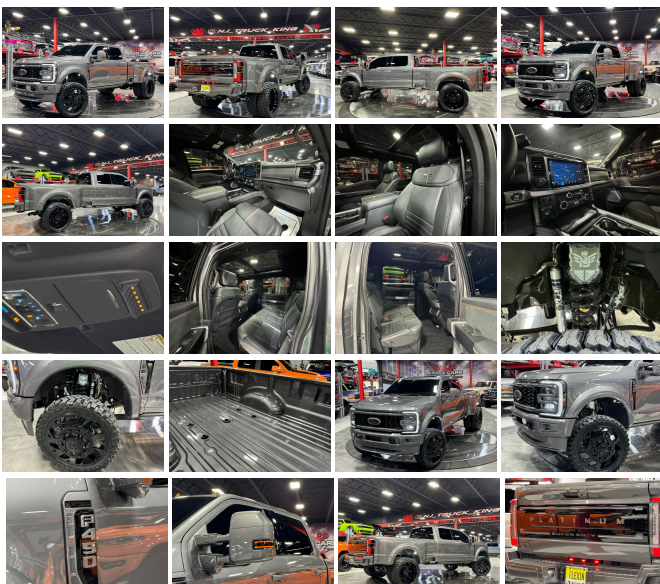

2024 FORD F450 PLATINUM 4X4 LOADED 6.7L DIESEL 4" WICKED LIFT KIT FOX SHOCKS NEW 26" AMERICAN FORCE WHEELS 37" M/T FULL PAINT MATCH

Zach Polsky 856-693-3181

View this car on our website at njtruckking.com/7297056/ebrochure

Our Price **$159,900**

Specifications:

Year:	2024
VIN:	1FT8W4DT6REC60349
Make:	FORD F450 PLATINUM 4X4 LOADED
Model/Trim:	6.7L DIESEL 4" WICKED LIFT KIT FOX SHOCKS NEW 26" AMERICAN FORCE WHEELS 37" M/T FULL PAINT MATCH
Condition:	Pre-Owned
Body:	Pickup Truck
Exterior:	Gray
Engine:	Power Stroke 6.7L Biodiesel Turbo V8 475hp 1050ft. lbs.
Interior:	Black Leather
Transmission:	10-Speed Shiftable Automatic
Mileage:	156
Drivetrain:	4 Wheel Drive

CARBONIZED GRAY!

BRAND NEW!

2024 FORD F450 PLATINUM 4X4
MESSAGE SEATS AND EVERYTHING ELSE

LOADED

6.7L POWERSTROKE DIESEL
DUAL STEERING STABILIZERS

4" WICKED LIFT KIT

FOX SHOCKS

26" AMERICAN FORCE WHEELS

37" M/T TIRES