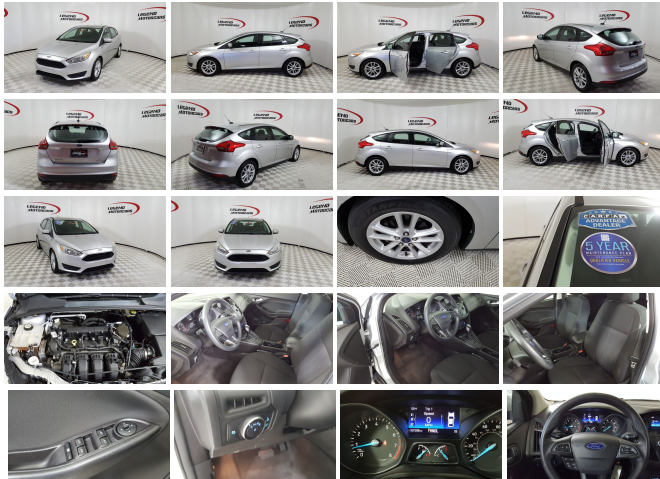

2015 Ford Focus SE

View this car on our website at legendmotorcarscarrollton.com/7296991/ebrochure

Sale Price **\$9,500**

Specifications:

Year:	2015
VIN:	1FADP3K25FL351464
Make:	Ford
Stock:	C18443
Model/Trim:	Focus SE
Condition:	Pre-Owned
Body:	Hatchback
Exterior:	[UX] Ingot Silver
Engine:	2.0L
Interior:	Charcoal Black Cloth
Mileage:	67,599
Drivetrain:	Front Wheel Drive
Economy:	City 19 / Highway 27

Take a look at this Stylish and Fuel Efficient 2015 Ford Focus. This Focus is powered by a economical Duratec 2.0 liter 16 valve GDI engine mated with a smooth shifting automatic transmission and is capable of over 35 mpg. It is equipped with power windows and locks, tilt/telescoping wheel w/audio controls, cruise, power mirrors, front/side airbags, safety curtain, anti lock brakes, traction control, drivers information center, remote keyless entry, SYNC voice activated communications & entertainment system, power drivers seat, back up camera, Bluetooth, AM/FM CD with aux audio jack/USB and Alloy wheels.

Exterior

- Active grille shutters- Front bumper color: body-color
- Grille color: black with chrome accents- Mirror color: body-color- Rear spoiler: roofline
- Side mirrors: integrated turn signals- Spare wheel type: steel
- Tire Pressure Monitoring System- Wheels: painted aluminum alloy
- Front wipers: variable intermittent- Power windows- Rear wiper: intermittent
- Window defogger: rear

Option Packages

Factory Installed Packages

SE Power Seat System	
Includes 8-way power cloth with power lumbar and reverse sensing.	\$495
Option Packages Total	\$495

Legend Motorcars of Carrollton

legendmotorcarscarrollton.com