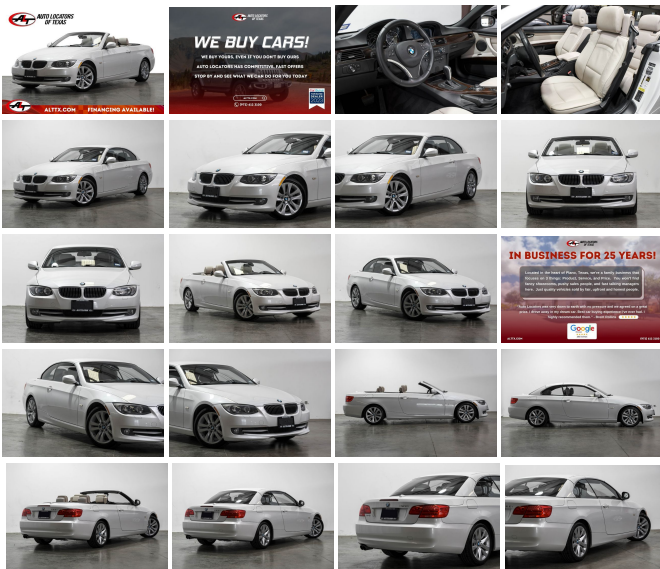

2012 BMW 3 Series 328i

View this car on our website at consignmyvehicle.com/7296966/ebrochure

Our Price **\$11,883**

Specifications:

Year:	2012
VIN:	WBADW3C54CE822071
Make:	BMW
Stock:	822071
Model/Trim:	3 Series 328i
Condition:	Pre-Owned
Body:	Convertible
Exterior:	Alpine White
Engine:	3.0L I6 230hp 200ft. lbs.
Interior:	Cream Beige Leather
Transmission:	6-Speed Shiftable Automatic
Mileage:	95,415
Drivetrain:	Rear Wheel Drive
Economy:	City 17 / Highway 26

2012 BMW 328i CONVERTIBLE Financing Available SUPER CLEAN HEATED SEATS Push to Start Lumbar Support Steering Wheel Controls Bluetooth Technology Hands-Free Communication Air Conditioning Satellite Radio AM/FM Radio CD Player Power Memory Seats Power Windows/Locks Power Mirrors Cruise Control Traction Control External Temperature Keyless Entry And much more *** After 25 years in business, we've streamlined the buying process to be completely hassle and stress free. Why wait? We can have you in and out in as little as 45 minutes from the time you step into the dealership to the time you drive away in your new vehicle. Our customers' great reviews have a common theme, great prices, quality vehicles and an efficient no hassle environment. Just look on Yelp and Google to read what our 10,000 plus happy customers are saying about Auto Locators of Texas! We pride ourselves on our friendly, no-pressure approach to selling vehicles. We offer a wide selection of the highest quality used cars, trucks, and SUV's. Our finance department works hard to find every customer the best deal. Trade-ins are always welcome so we can answer your question of "what is my trade worth". We offer a wide variety of services from detailing, ding repair, body shop, service, and extended service contracts. Please take a look at our website at <https://www.alttx.com>. We hope to see you soon! WE HOPE TO SEE YOU SOON!