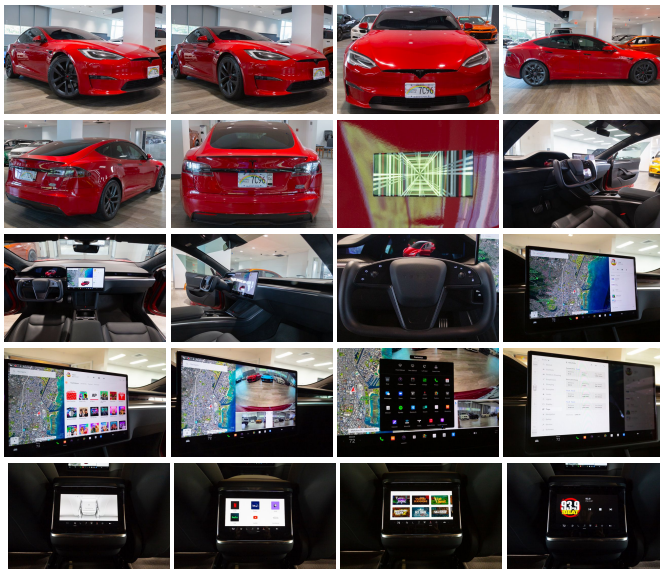

Prepare to be propelled into the future of driving with the awe-inspiring 2022 Tesla Model S Plaid, a paragon of electric performance and luxury that's poised to redefine your concept of automotive excellence. With a mere 4,390 miles on the odometer, this nearly new marvel stands as a testament to cutting-edge innovation and sustainable prowess, ready to deliver an exhilarating driving experience unlike any other.

Step inside and be enveloped in an oasis of luxury with the Model S Plaid's sophisticated other leatherette interior, where comfort and technology converge to create an environment that's both inviting and innovative. The expansive 17-inch infotainment screen stands as the centerpiece of connectivity, offering intuitive touch screen navigation with real-time traffic data to effortlessly guide you to your destination. Voice-operated hands-free phone call integration and electronic messaging assistance ensure your focus remains unbroken on the exhilarating drive ahead.

Entertainment is redefined with an audio system that transforms your cabin into a private concert hall. With 960 watts powering 22 speakers and a sublime subwoofer, every note is rendered with crystal-clear precision, enveloping you in a soundscape that's as rich and detailed as

the drive itself. Whether you're streaming through the included SiriusXM satellite radio or your favorite internet radio app like Slacker, the digital sound processing promises an auditory experience that's as revolutionary as the vehicle itself.