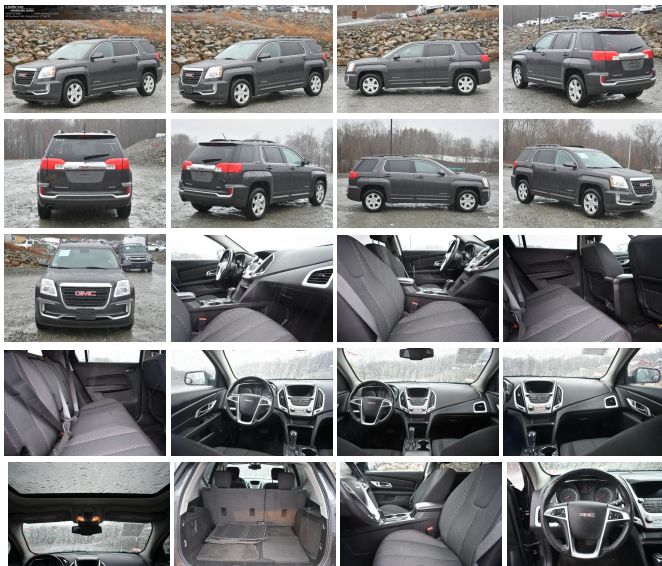

2016 GMC Terrain SLE-2

View this car on our website at abwautos.com/7296832/ebrochure

Our Price **$13,495**

Specifications:

Year:	2016
VIN:	2GKFLTEKXG6290265
Make:	GMC
Stock:	290265A
Model/Trim:	Terrain SLE-2
Condition:	Pre-Owned
Body:	SUV
Exterior:	Gray
Engine:	2.4L 4 Cyl 182hp 172ft. lbs.
Interior:	Black Cloth
Transmission:	Automatic
Mileage:	64,100
Drivetrain:	All Wheel Drive
Economy:	City 20 / Highway 29

- Low mileage 2016 GMC Terrain SLE-2 with only 64,100 miles
- Sleek gray exterior paired with a stylish black cloth interior
- Equipped with a robust 2.4L engine and smooth automatic transmission
- Loaded with premium features including a power sliding sunroof and IntelliLink Navigation
- Award-winning compact SUV recognized for initial quality and brand refinement

Dive into the world of refined driving with this impeccable 2016 GMC Terrain SLE-2, a compact SUV that combines style, comfort, and performance in one sophisticated package. With a mere 64,100 miles on the odometer, this Terrain is primed and ready to deliver adventures for many years to come.

The striking gray exterior of this Terrain is sure to turn heads, while the black cloth interior invites you to experience comfort and luxury with every mile. The cabin is a sanctuary of modern design and technology, where every control is within easy reach and every journey becomes a pleasure.

Under the hood lies a powerful yet efficient 2.4L 4-cylinder engine, delivering a robust 182 horsepower and 172 ft-lbs of torque. Paired with a seamless automatic transmission, this SUV offers a driving experience that is both dynamic and smooth, ensuring you can tackle the urban jungle and winding country roads with equal ease.