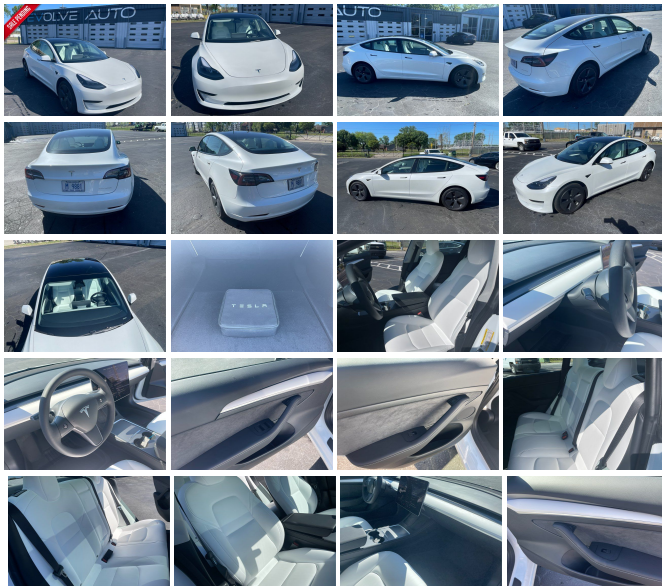

2023 Tesla Model 3 Long Range

View this car on our website at evolveauto.com/7296818/ebrochure

Our Price **\$38,800**

Specifications:

Year:	2023
VIN:	5YJ3E1EB8PF607600
Make:	Tesla
Stock:	10317
Model/Trim:	Model 3 Long Range
Condition:	Pre-Owned
Body:	Sedan
Exterior:	WHITE
Engine:	Electric 346hp 389ft. lbs.
Interior:	White Leatherette
Transmission:	1-Speed Direct-Drive Automatic
Mileage:	7,233
Drivetrain:	All Wheel Drive
Economy:	City 134 / Highway 126

2023 Tesla Model 3 Long Range

LOW MILEAGE! Still has the new car smell

Premium Sound

Heat Pump

CCS Adapter Support Enabled

AMD Ryzen Chip

Shipping and Financing Available

Clean Title and History

Exterior

- Front bumper color: body-color- Mirror color: body-color- Rear spoiler: lip
- Rear trunk/liftgate: power operated- Daytime running lights: LED
- Exterior entry lights: approach lamps- Front fog lights: LED- Taillights: LED
- Side mirror adjustments: power- Side mirrors: auto-dimming
- Moonroof / Sunroof: panoramic- Tire Pressure Monitoring System
- Wheels: aluminum alloy- Front wipers: rain sensing- Tinted glass
- Window defogger: rear

Option Packages

Factory Installed Packages

Pearl White Multi-Coat Paint	\$1,000
Black and White Interior	\$1,000
Mobile Connector Includes 20 foot mobile connector for away from home charging capable of providing up to 3 miles of range per hour with a 120V household outlet or up to 30 miles of range per hour with a 240V outlet, NEMA 5-15 adapter for connecting to standard 120 volt household outlets, NEMA 14-50 adapter for connecting to 240V outlets, and cable organizing bag.	\$230
Option Packages Total	\$2,230