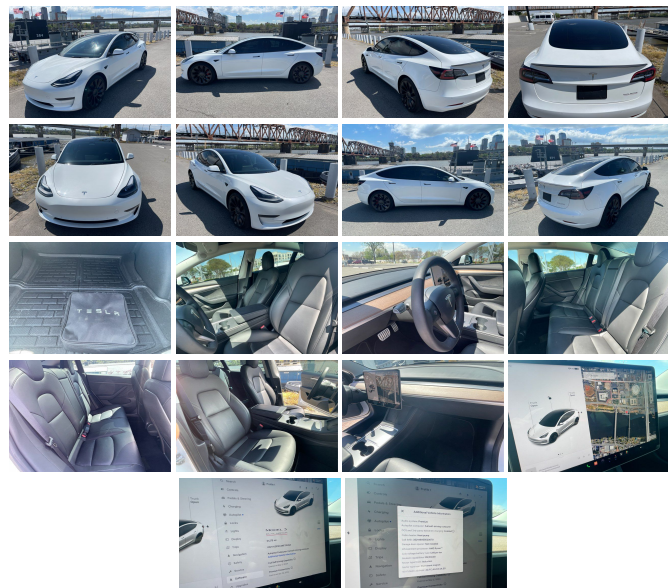

2022 Tesla Model 3 Performance

View this car on our website at evolveauto.com/7296817/ebrochure

Our Price **\$38,250**

Specifications:

Year:	2022
VIN:	5YJ3E1EC3NF315293
Make:	Tesla
Stock:	10316
Model/Trim:	Model 3 Performance
Condition:	Pre-Owned
Body:	Sedan
Exterior:	WHITE
Engine:	Electric 450hp 471ft. lbs.
Interior:	Black Leatherette
Transmission:	1-Speed Direct-Drive Automatic
Mileage:	21,257
Drivetrain:	All Wheel Drive
Economy:	City 118 / Highway 107

Our Location :

2022 Tesla Model 3 Performance

EVolve Auto - 501-904-6188 - View this car on our website at evolveauto.com/7296817/ebrochure

Installed Options

Interior

- Air filtration- Front air conditioning: automatic climate control
- Front air conditioning zones: dual- Rear vents: second row
- Center console trim: leatherette- Door trim: faux suede- Floor mat material: carpet
- Floor mats: front- Foot pedal trim: alloy- Heated steering wheel
- Steering wheel trim: leatherette- Adaptive cruise control
- Adaptive stop and go cruise control: fully automated- Ambient lighting- Cargo area light
- Cargo cover: hard- Easy entry: power driver seat- Memorized settings: 10 driver
- Multi-function remote: proximity entry system- Power outlet(s): 12V front
- Power steering: variable/speed-proportional- Rearview mirror: auto-dimming
- Steering wheel: power tilt and telescopic
- Universal remote transmitter: Homelink - garage door opener
- Wireless charging station: front- Clock- Compass- Digital odometer
- External temperature display- Multi-function display- Trip odometer- Driver seat: heated
- Driver seat power adjustments: 12- Front seat type: bucket - Passenger seat: heated
- Passenger seat power adjustments: 12- Rear seat: heated- Rear seat folding: split
- Rear seat type: 60-40 split bench - Upholstery: leatherette