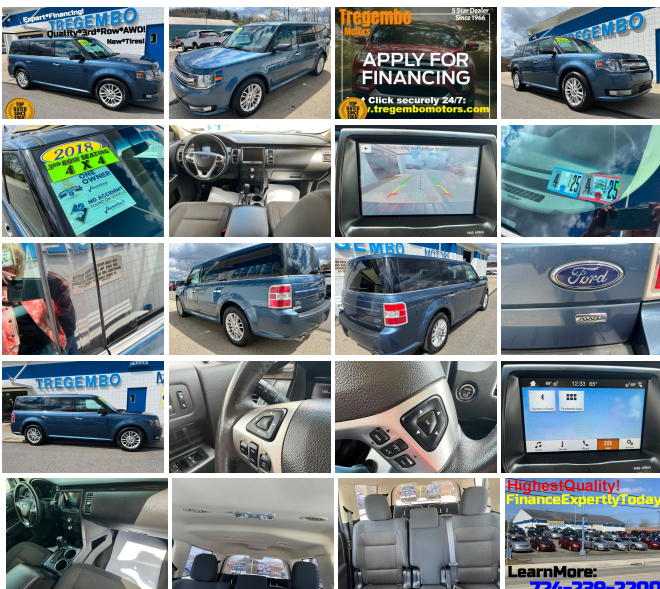

# 2018 Ford Flex AWD SEL

Billie Sue or The Tregembo Sales Team 724-239-2200

View this car on our website at [tregembomotors.com/7296782/ebrochure](http://tregembomotors.com/7296782/ebrochure)

Our Price **\$0**

## Specifications:

Year:	2018
VIN:	2FMHK6C82JBA10039
Make:	Ford
Stock:	A10039
Model/Trim:	Flex AWD SEL
Condition:	Pre-Owned
Body:	Wagon
Exterior:	[FT] Blue
Engine:	3.5L V6 287hp 254ft. lbs.
Interior:	Charcoal Black w/Dark Earth Gray Bolsters and Light Earth Gray Inserts Cloth
Transmission:	6-Speed Shiftable Automatic
Mileage:	156,670
Drivetrain:	All Wheel Drive
Economy:	City 16 / Highway 22

SALE PENDING! Easily, Expertly Finance this 3 Row! 1-Owner, Clean AutoCheck, Very Well Maintained, Roomy All Wheel Drive with 3rd Row Seat! NEW TIRES. Fully Serviced, PA Insp, Em, WARRANTY. Absolutely Must See / Drive this affordable roomy SUV. Blue Metallic with Alloy Wheels looks great. Heated Seats, Remote Start, Large LCD, BackUp Camera. All Power Options, AC Climate Control, Hands Free Audio Comms, loaded w convenience & comfort options. Confident Safety for your loved ones: AWD w Stability and Traction Control + Roll stability control. ABS: 4-wheel, Braking assist, Electronic brakeforce distribution, Front brake type: ventilated disc, Power brakes, Rear brake type: disc, Camera system: rearview, Child safety door locks, Parking sensors: rear, Programmable safety key, Anti-theft system: perimeter alarm.