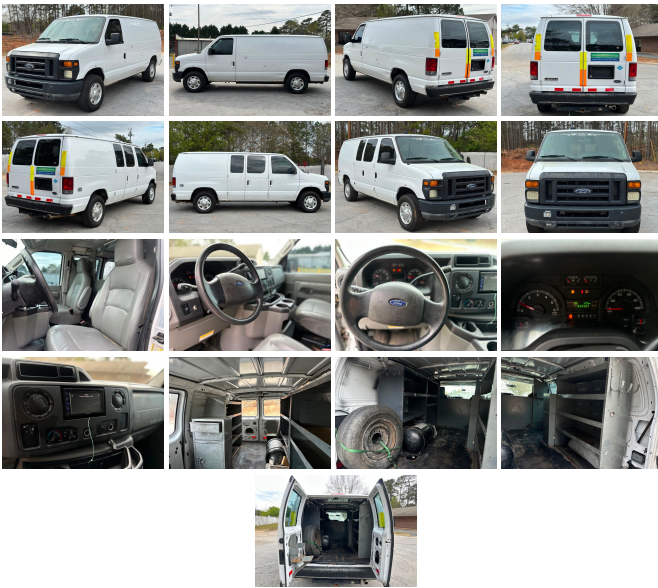

2010 Ford E-Series E-250

View this car on our website at zamsusedcars.net/7296678/ebrochure

Our Price **\$5,999**

Specifications:

Year:	2010
VIN:	1FTNE2EL1ADA59655
Make:	Ford
Model/Trim:	E-Series E-250
Condition:	Pre-Owned
Exterior:	White
Engine:	Triton 5.4L Flex Fuel V8 255hp 350ft. lbs.
Interior:	Gray Vinyl
Transmission:	4-Speed Automatic
Mileage:	85,000
Drivetrain:	Rear Wheel Drive

Installed Options

Interior

- Front air conditioning- Ashtray- Cargo area light- Power outlet(s): 12V front
- Power steering- Driver seat manual adjustments- Front seat type: bucket
- Passenger seat manual adjustments

Exterior

- Side mirror adjustments: manual telescoping- Spare tire size: full-size matching
- Spare wheel type: steel- Tire Pressure Monitoring System- Wheels: steel- Tinted glass

Zams Used Cars

zamsusedcars.net