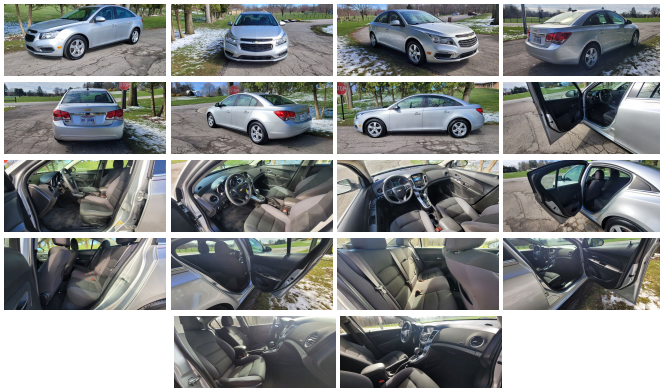

## 2015 Chevrolet Cruze 1LT Auto

View this car on our website at [upperclassauto.com/7296664/ebrochure](http://upperclassauto.com/7296664/ebrochure)

Our Price **\$10,500**

### Specifications:

<b>Year:</b>	2015
<b>VIN:</b>	1G1PC5SB5F7257116
<b>Make:</b>	Chevrolet
<b>Stock:</b>	10810
<b>Model/Trim:</b>	Cruze 1LT Auto
<b>Condition:</b>	Pre-Owned
<b>Body:</b>	Sedan
<b>Exterior:</b>	Silver
<b>Engine:</b>	Ecotec 1.4L Turbo I4 138hp 148ft. lbs.
<b>Interior:</b>	Black
<b>Transmission:</b>	6-Speed Shifttable Automatic w/Overdrive
<b>Mileage:</b>	98,529
<b>Drivetrain:</b>	Front Wheel Drive
<b>Economy:</b>	City 26 / Highway 38

### Exterior

- Front bumper color: body-color- Mirror color: body-color- Daytime running lights: LED
- Spare tire kit- Spare wheel type: steel- Tire Pressure Monitoring System
- Wheels: painted aluminum alloy- Front wipers: variable intermittent- Power windows
- Solar-tinted glass- Window defogger: rear