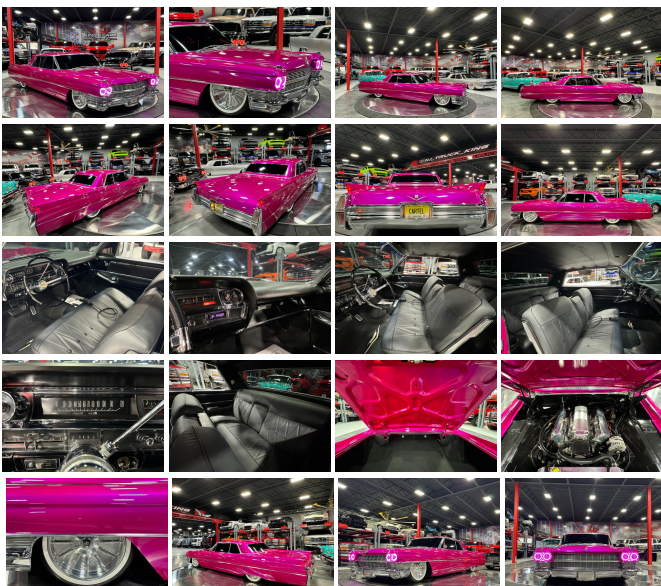

Specifications:

Year:	1964
VIN:	64J087434
Make:	CADILLAC COUPE DEVILLE
Model/Trim:	5.3 LS MOTOR 4160E TRANS 20" 2 PIECE BILLET WHEELS FULLY CUSTOM ALL FACTORY CHROME INSIDE & OUT
Condition:	Pre-Owned
Body:	Other
Engine:	5.3 LS MOTOR
Interior:	Gray Leather
Transmission:	416E TRANS
Mileage:	1,500

WOW!!

RARE FIND!!

1964 CADILLAC COUPE DEVILLE

5.3 LS MOTOR

4160E TRANS

DEVIOUS CUSTOMS CUSTOM SWAP KIT

COLORADO CUSTOM 20" 2 PIECE BILLET
WHEELS

DIAMOND BACK CLASSIC WHITE WALLS

CUSTOM MADE DRIVE SHAFT

HOUSE OF KOLOR HOT PINK PEARL PAINT

CASH CANDY CLASSIC TUBULAR SUSPENSION
& AIR RIDE