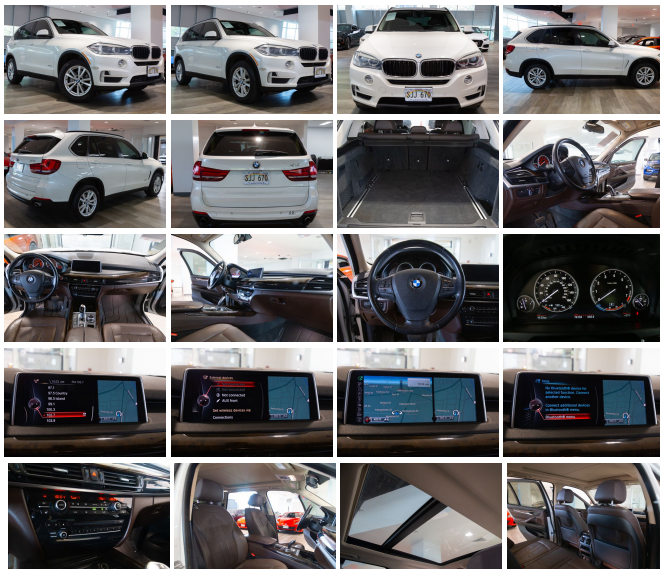

## 2014 BMW X5 xDrive35i

View this car on our website at [autosourcehawaii.com/7296546/ebrochure](http://autosourcehawaii.com/7296546/ebrochure)

Our Price **\$24,995**

Retail Value **\$26,995**

Prepare to be captivated by the exquisite blend of luxury, performance, and technology in this 2014 BMW X5 xDrive35i. With a mere 76,118 miles on the odometer, this automotive masterpiece delivers an unparalleled driving experience that only a BMW can offer.

At the heart of this stunning vehicle lies a potent 3.0L Twin Turbo I6 engine, producing an impressive 300 horsepower and 295 ft. lbs. of torque. This powerplant, coupled with an 8-speed shiftable automatic transmission, ensures a smooth yet responsive ride that adapts to your driving mood, whether you're cruising the boulevards or conquering the highways.

The infotainment system, anchored by a 10.2-inch screen, is your command center for all things entertainment and navigation. It's intuitive, user-friendly, and visually stunning, keeping all your essential controls within easy reach.